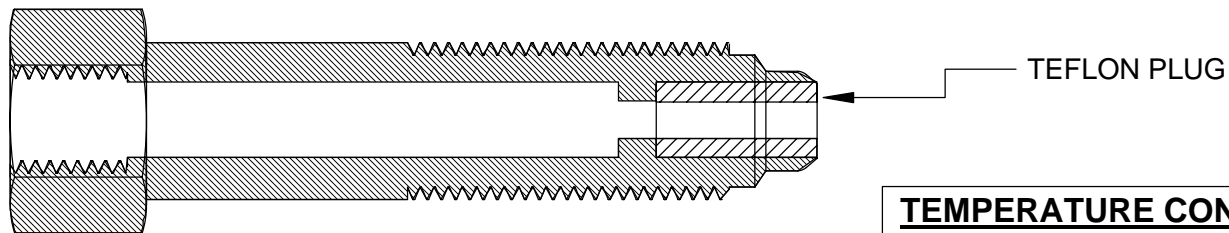

LARGE PLUG  
AND TUBE ADAPTOR

- TYPE K THERMOCOUPLE
- TYPE J THERMOCOUPLE

**ADJUSTABLE BARREL  
MELT ASSEMBLY  
MODEL TC09\_\_\_ 150**

**TEMPERATURE CONTROLS PTY LTD** Certificate No: QEC 14412  
AS/NZS 9001:2000

TITLE

SIZE : A4	DATE :	<b>DWG NO : SD 119</b>
SCALE : NTS	DRAWING BY R.M	<b>REV : 00</b>