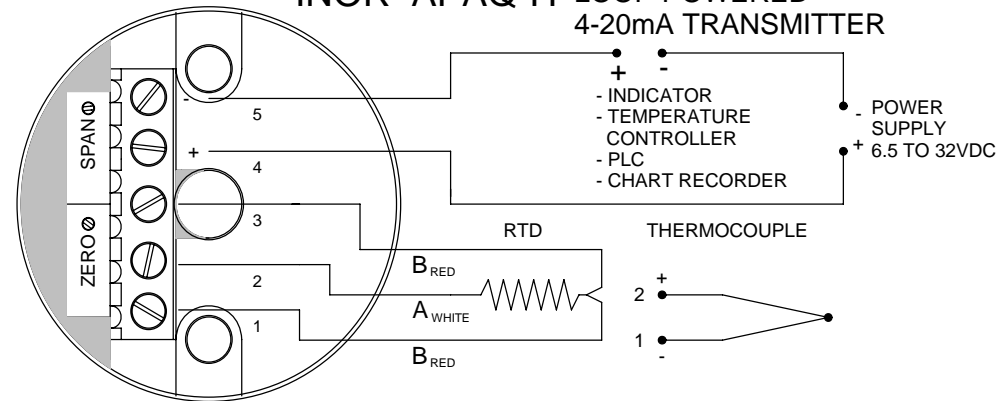

**INOR APAQ-H LOOP POWERED
4-20mA TRANSMITTER**

- TYPE K THERMOCOUPLE
- TYPE N THERMOCOUPLE
- TYPE J THERMOCOUPLE
- TYPE T THERMOCOUPLE
- RTD PT100

**4-20 mA TRANSMITTER
NON ISOLATED
RANGE: (AS SPECIFIED)
LARGE 316 STAINLESS STEEL
TERMINAL HEAD IP65
C\W SS FITTING**

TITLE

SIZE : A4

DATE : 18/03/03

DWG NO : SD 379

SCALE : NTS

DRAWING BY R.M

REV : 00