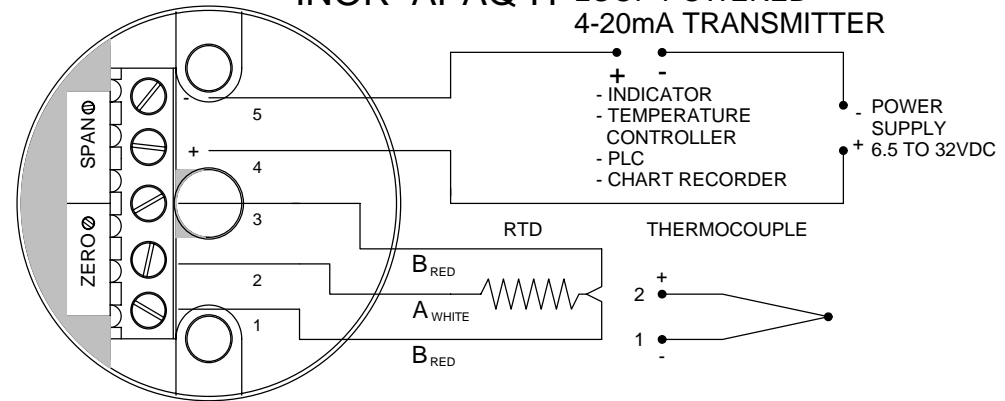

**INOR APAQ-H LOOP POWERED  
4-20mA TRANSMITTER**

- TYPE K THERMOCOUPLE
- TYPE N THERMOCOUPLE
- TYPE J THERMOCOUPLE
- TYPE T THERMOCOUPLE
- RTD PT100

**4-20 mA TRANSMITTER  
NON ISOLATED  
RANGE: (AS SPECIFIED)  
LARGE ALUMINIUM  
TERMINAL HEAD IP65  
C\W SS FITTING**