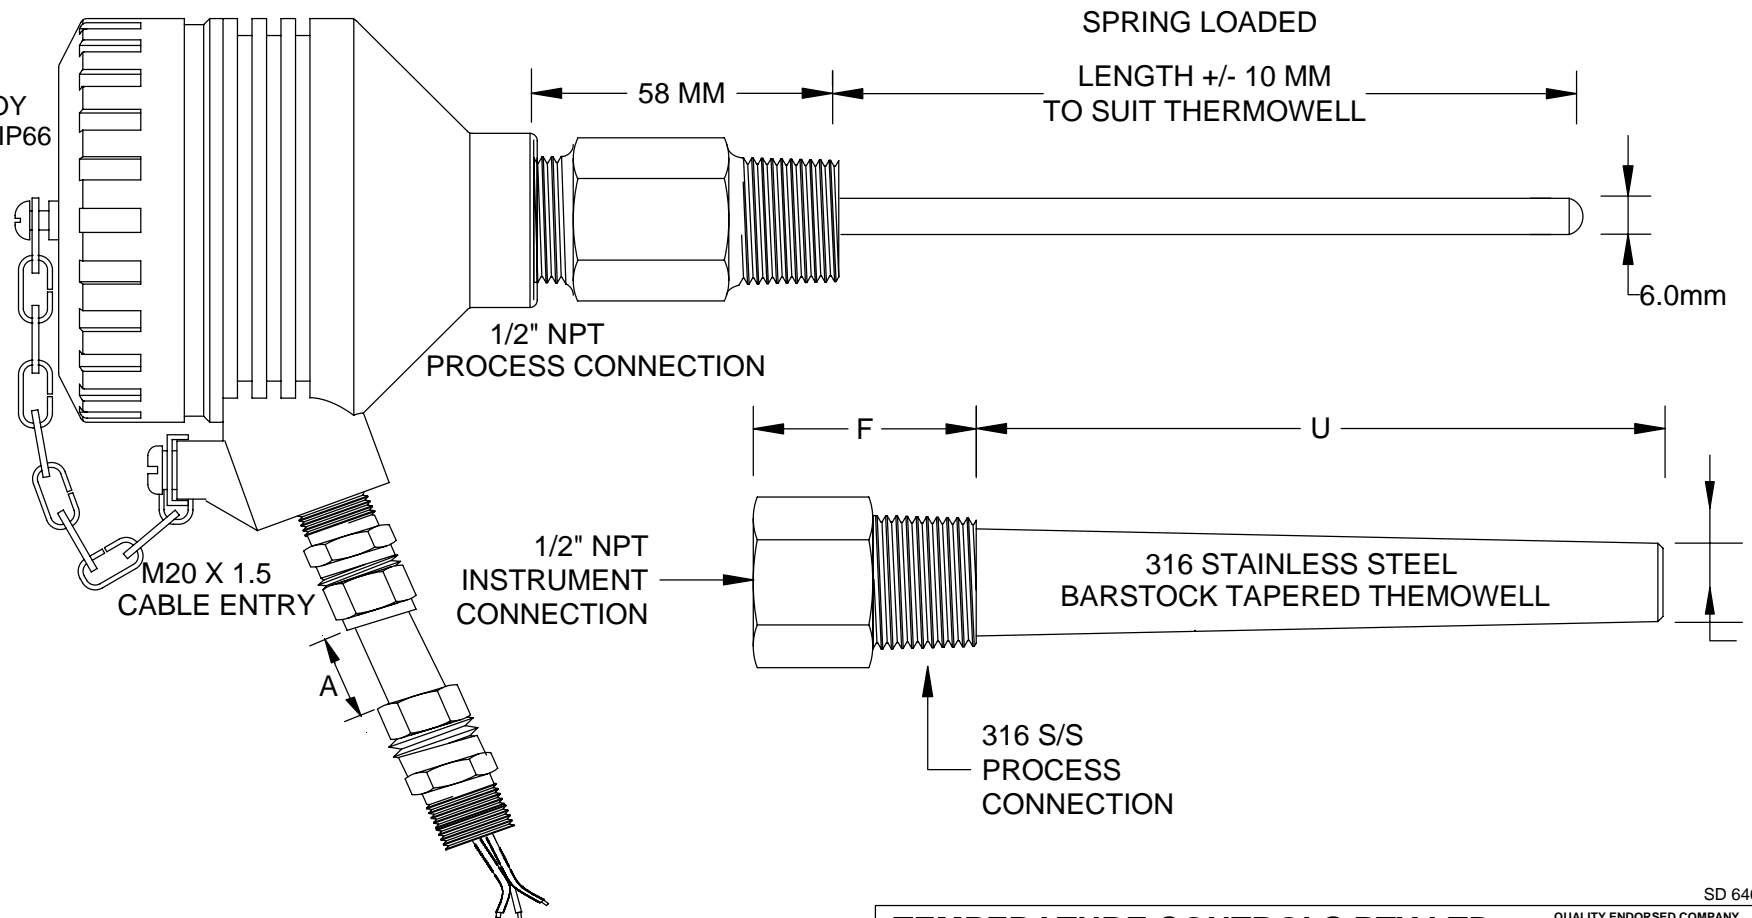

# Ex de Flame Proof Certified Temperature Assembly Spring Loaded Nipple Connection

## MODEL No: TC20SPRTA/Ex d IECEx certified Ex d IIC T6 IP66

#### Fitted with:

- Ex de cable gland M20 both ends, part No. TCEIFW20SM20 (1391)
- Dekoron SWA Cable # A1863-686RR 1.29mm Ø (1581)
- 3 Way Bakelite terminal block

IECEX Certificate of Conformance No : IECEX TSA 09.0045X (1369)  
for complete assembly and IECEX SIR 06.0043X (1391) for glands

TITLE

SIZE : A4

DATE : 11/12/13

**DWG NO : SD 816**

SCALE : NTS

DRAWING BY R.B

**REV : 05**

SD 646