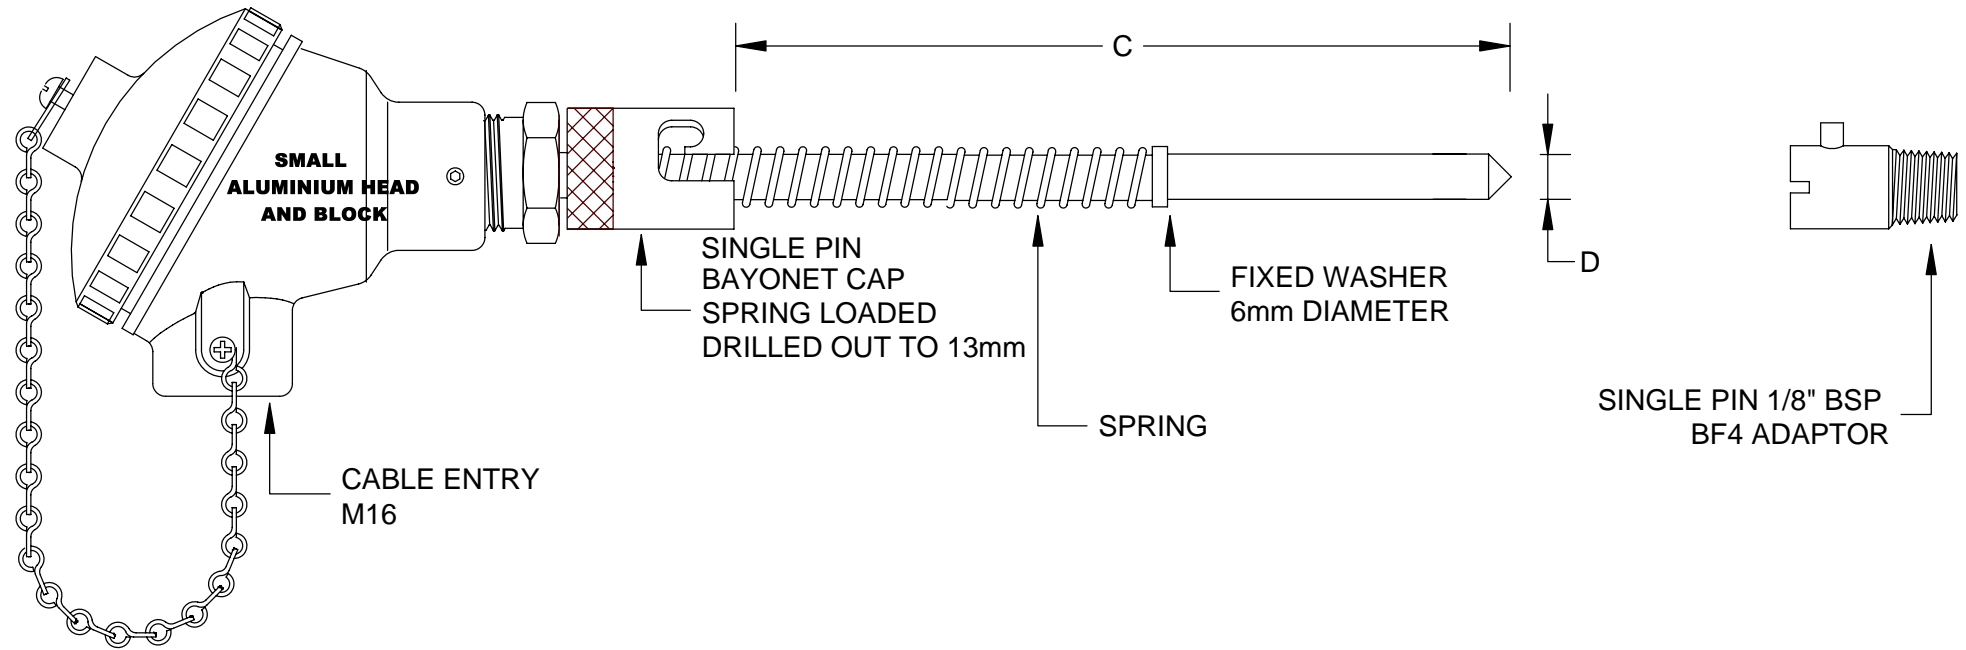

SMALL ALUMINIUM HEAD

- TYPE K THERMOCOUPLE
- TYPE J THERMOCOUPLE
- TYPE T THERMOCOUPLE
- TYPE N THERMOCOUPLE
- 3 WIRE RTD PT100
- 4 WIRE RTD PT100
- OPTION - Ex ia
Compliance with ANSI AS/NZS 60079. 11.2006 Explosive Atmospheres,
Intrinsic safety Ex ia (1047 RTD & TC)