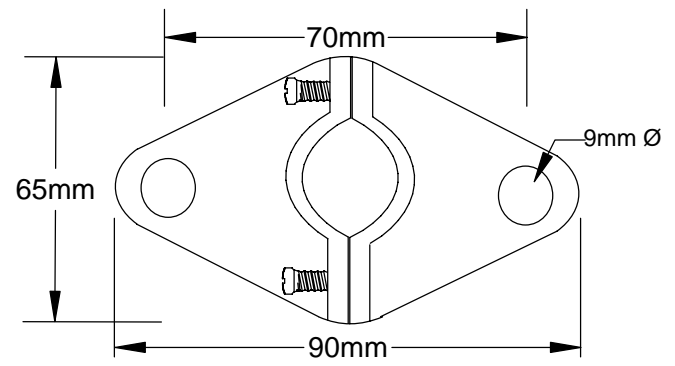

**DANGER -  
THERMOCOUPLE HOT TAP - NOT TO BE REMOVED UNDER PRESSURE**

ADJUSTABLE MOUNTING FLANGE	
TCHT21	SUIT 1/2" NB PIPE 21.4mm
TCHT26	SUIT 3/4" NB PIPE 26.7mm

**BALL VALVE**

1 1/4"     X = 50mm (STD)

- TYPE K THERMOCOUPLE
- TYPE N THERMOCOUPLE
- TYPE J THERMOCOUPLE
- TYPE T THERMOCOUPLE

**THERMOCOUPLE HOT TAP  
LARGE ALUMINIUM HEAD IP65  
STAINLESS STEEL  
PROTECTION SHEATH  
C/W CAST IRON MOUNTING BRACKET**

TITLE

SIZE : A4	DATE : 21/01/11	<b>DWG NO : SD 840</b>
SCALE : NTS	DRAWING BY R.B	<b>REV : 00</b>