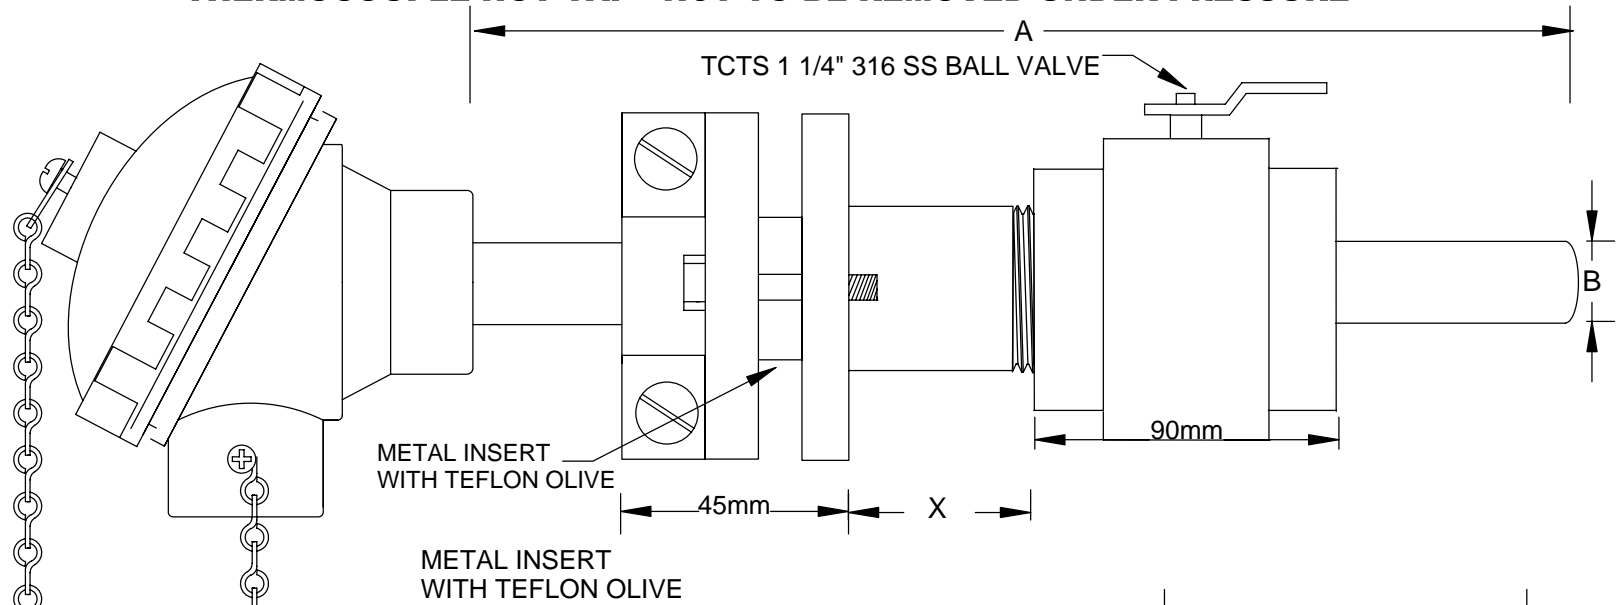

**DANGER -  
THERMOCOUPLE HOT TAP - NOT TO BE REMOVED UNDER PRESSURE**

ADJUSTABLE MOUNTING FLANGE	
TCHT21	SUIT 1/2" NB PIPE 21.4mm
TCHT26	SUIT 3/4" NB PIPE 26.7mm

**BALL VALVE**

1 1/4"     X = 50mm (STD)

- TYPE K THERMOCOUPLE
- TYPE N THERMOCOUPLE
- TYPE J THERMOCOUPLE
- TYPE T THERMOCOUPLE

**THERMOCOUPLE HOT TAP  
LARGE ALUMINIUM HEAD IP65  
STAINLESS STEEL  
PROTECTION SHEATH  
C/W CAST IRON MOUNTING BRACKET**

TITLE

SIZE : A4	DATE : 21/01/11	<b>DWG NO : SD 840</b>
SCALE : NTS	DRAWING BY R.B	<b>REV : 00</b>