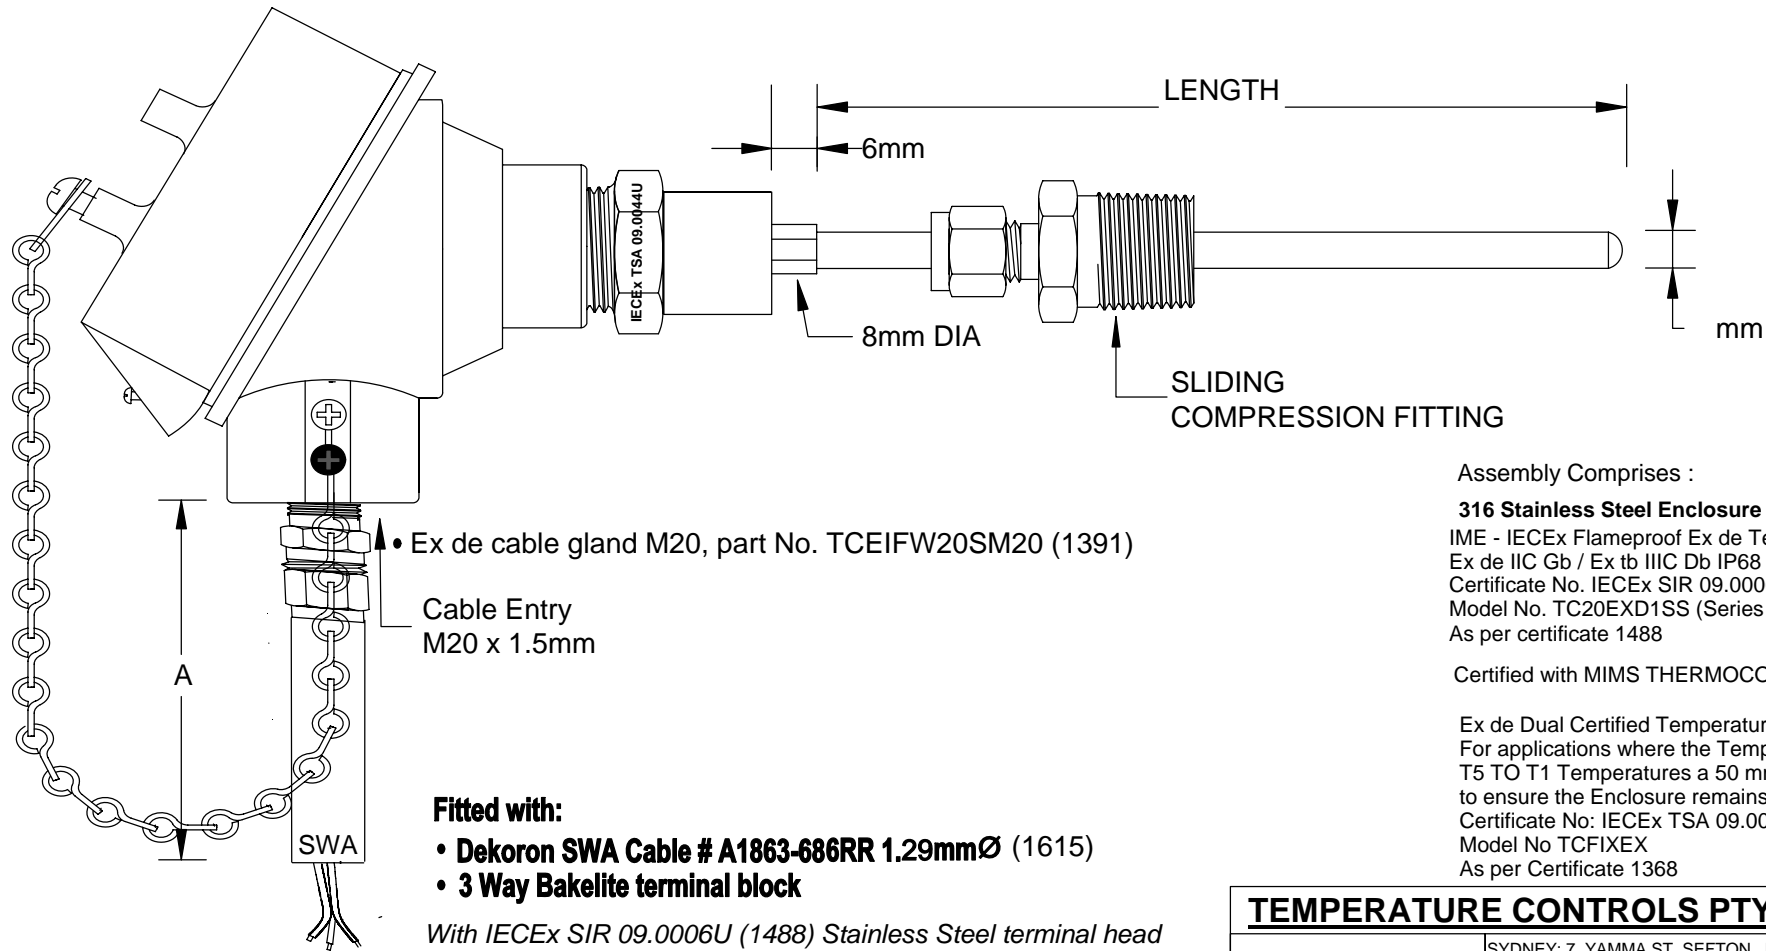

IECEX - E x de / Ex tD Fixed Temperature Assembly with 316 Stainless Steel Terminal Head

• Ex de cable gland M20, part No. TCEIFW20SM20 (1391)
 Cable Entry
 M20 x 1.5mm

- Fitted with:**
- Dekoron SWA Cable # A1863-686RR 1.29mmØ (1615)
 - 3 Way Bakelite terminal block

With IECEX SIR 09.0006U (1488) Stainless Steel terminal head
 And IECEX TSA 09.0044U (1368) Thermocouple / RTD

Assembly Comprises :

316 Stainless Steel Enclosure - Ex d Flameproof and DIP dust
 IME - IECEX Flameproof Ex de Terminal Head only – Cable entry M20
 Ex de IIC Gb / Ex tb IIIC Db IP68 Ta = -40°C to 85°C
 Certificate No. IECEX SIR 09.0006U
 Model No. TC20EXD1SS (Series 1080)
 As per certificate 1488

Certified with MIMS THERMOCOUPLE OR MIMS RTD Sensor

Ex de Dual Certified Temperature Element Fixed Nipple Connection
 For applications where the Temperature sensor is to be used in
 T5 TO T1 Temperatures a 50 mm Lagging Extension shall be fitted
 to ensure the Enclosure remains below T6 Temperature rating.
 Certificate No: IECEX TSA 09.0044U
 Model No TCFIXEX
 As per Certificate 1368

TITLE **316 SS TERMINAL HEAD C/W**
Ex de / Ex tD ASSEMBLY

SIZE : A4	DATE : 11/12/13	DWG NO : SD 838C
SCALE : NTS	DRAWING BY R.B	REV : 03