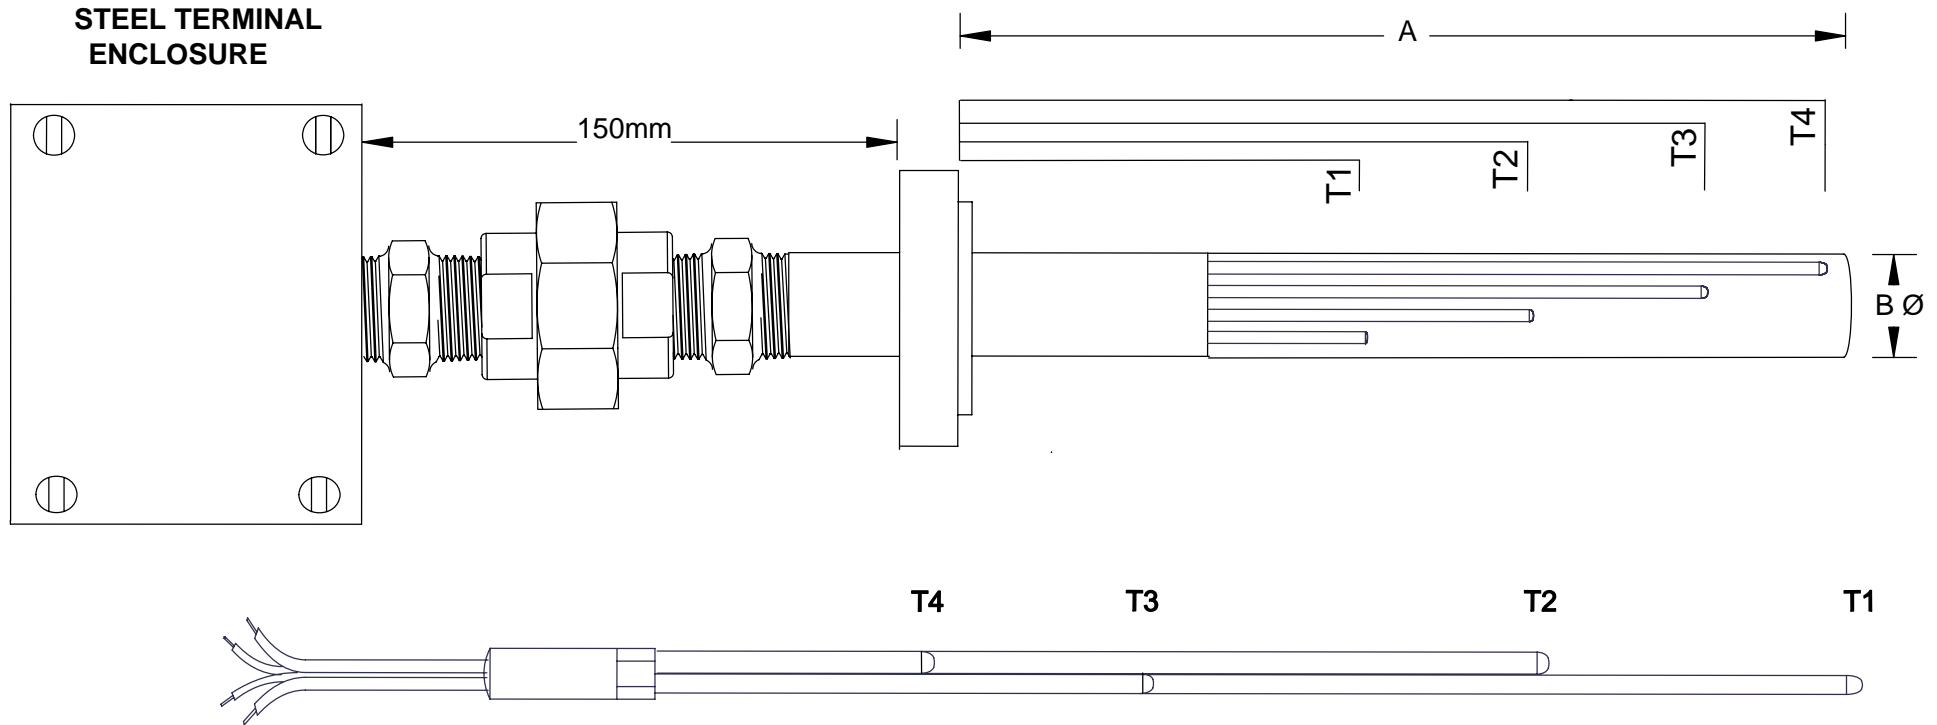

MULTI POINT PROFILE THERMOCOUPLE / RTD SENSORS

3.0 MM DIAMETER MIMS THERMOCOUPLES / RTD SENSORS

- MULTIPLE 3.0mm DIAMETER
- STAINLESS STEEL FLANGE (SPECIFY)
- TYPE K THERMOCOUPLES
- PT100 OHMS DIN 43760
- OVERALL LENGTH A = _____
- NUMBER OF SENSORS = _____

TEMPERATURE CONTROLS PTY LTD		Certificate No: QEC 14412 AS/NZS 9001:2000	
CONDITIONS THIS DRAWING IS OUR EXCLUSIVE PROPERTY AND MUST NOT BE COPIED OR HANDED TO ANY OTHER PARTIES WITHOUT WRITTEN PERMISSION. IT SHALL BE RETURNED UPON REQUEST		SYDNEY : 7 YAMMA ST SEFTON , NSW 2162 PHONE : (02) 9721 8644 FAX : (02) 9738 9339 MELBOURNE : 8/280 Whitehall St YARRAVILLE VIC 3013 PHONE : (03) 9687 0000 FAX : (03) 9687 1900 EMAIL : sales@temperature.com.au	
			
		TITLE PROFILE FLANGE THERMOWELL ASSEMBLY	
SIZE : A4	DATE: 26/10/10	DWG NO: SD 822	
SCALE : NTS	DRAWING BY R.B	REV : 00	