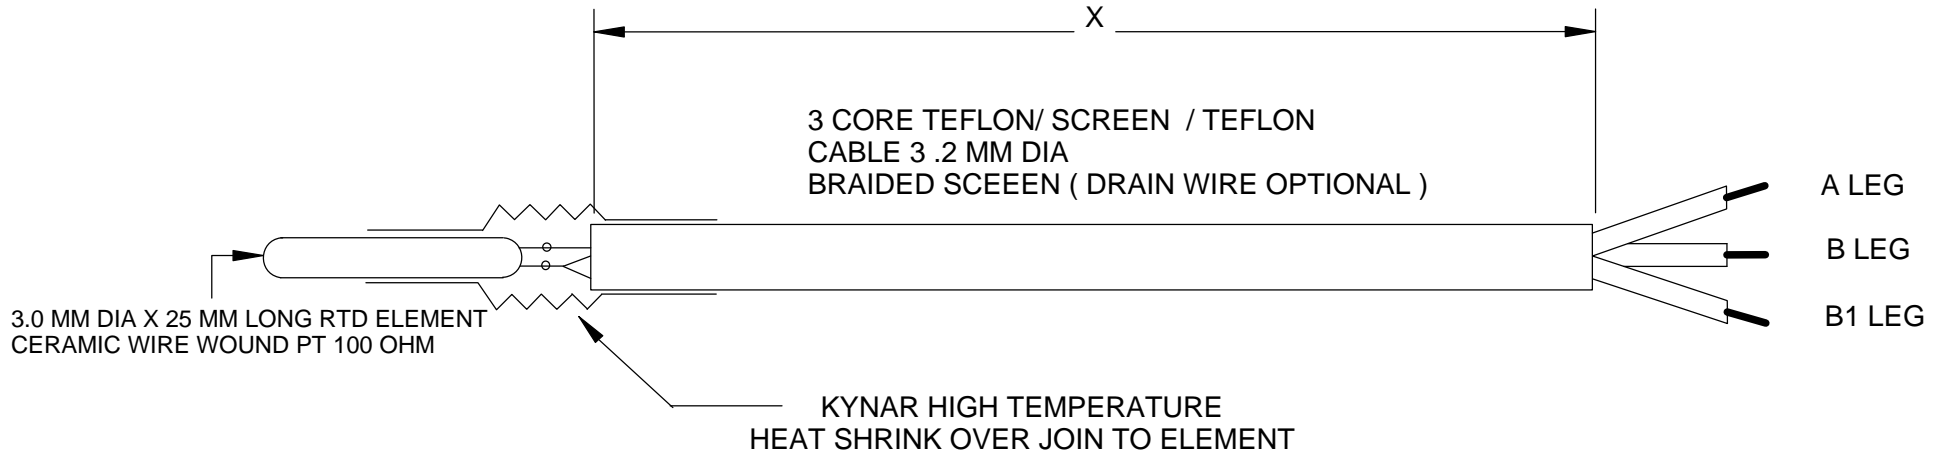

MOTOR STATOR / WINDING PT100 OHM RTD

OPTION:

DRAIN WIRE FROM
CABLE SCREEN

RTD SENSOR SUITABLE FOR MOTOR STATOR / WINDING USE
MAXIMUM OPERATING TEMPERATURE 220 DEG C

TEMPERATURE CONTROLS PTY LTD

Certificate No: QEC 14412
AS/NZS 9001:2000

TITLE

SIZE : A4

DATE : 27/11/09

DWG NO : SD 757

SCALE : NTS

DRAWING BY R.B

REV : 00