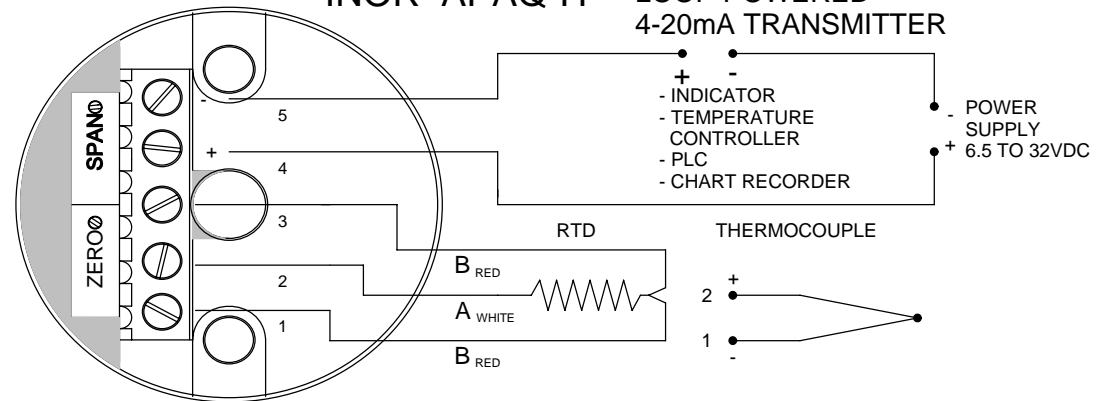

- TYPE K THERMOCOUPLE
- TYPE J THERMOCOUPLE
- TYPE T THERMOCOUPLE
- 3 WIRE RTD PT100

**LARGE CAST ALUMINIUM HEAD IP65
BAR STOCK TAPER
DESIGN THERMOWELL**

INOR APAQ-H

**LOOP POWERED
4-20mA TRANSMITTER**

TEMPERATURE CONTROLS PTY LTD

TITLE		
SIZE : A4	DATE :24/07/08	DWG NO : SD 682
SCALE : NTS	DRAWING BY K.F	REV : 00