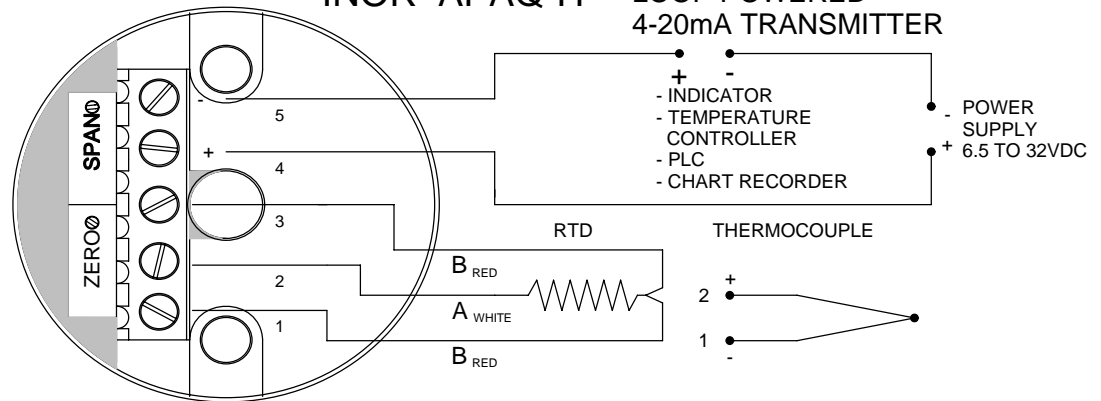

- TYPE K THERMOCOUPLE
- TYPE J THERMOCOUPLE
- TYPE T THERMOCOUPLE
- 3 WIRE RTD PT100

**LARGE CAST ALUMINIUM HEAD IP65  
BAR STOCK TAPER  
DESIGN THERMOWELL**

**INOR APAQ-H LOOP POWERED  
4-20mA TRANSMITTER**

TITLE		
SIZE : A4	DATE : 24/07/08	DWG NO : SD 682
SCALE : NTS	DRAWING BY K.F	REV : 00