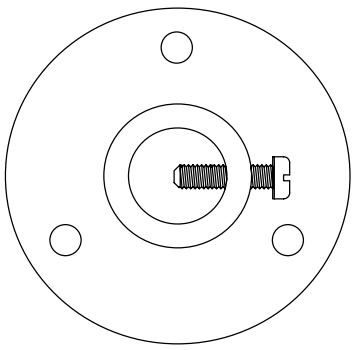

ADJUSTABLE CHROME PLATED FLANGE  
MODEL : TC24CF

TC24CF

50mm

- TYPE K THERMOCOUPLE
- TYPE N THERMOCOUPLE
- TYPE J THERMOCOUPLE
- TYPE T THERMOCOUPLE
- RTD PT100

DIMENSION	LENGTH mm
A	
B	

LARGE ALUMINIUM TERMINAL HEAD IP65  
4-20mA TRANSMITTER NON ISOLATED  
RANGE: (AS SPECIFIED)