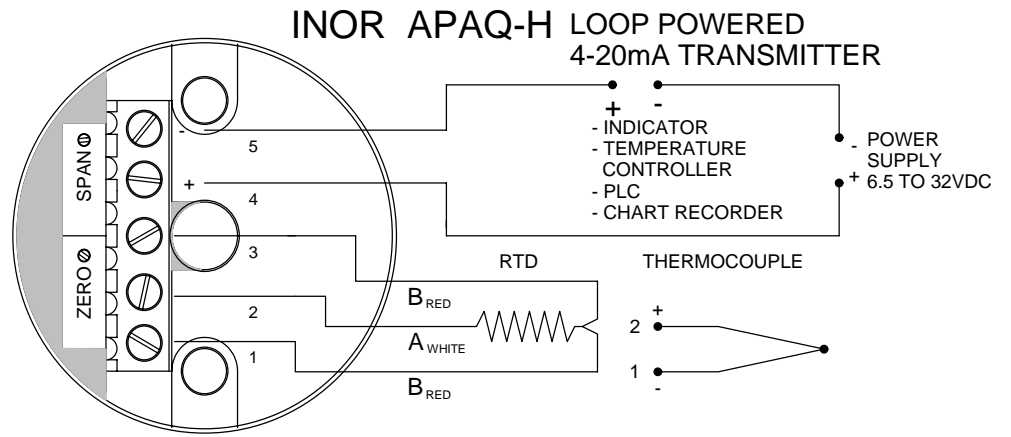

ADJUSTABLE CHROME PLATED FLANGE  
MODEL : TC24CF

TC24CF

50mm

- TYPE K THERMOCOUPLE
- TYPE N THERMOCOUPLE
- TYPE J THERMOCOUPLE
- TYPE T THERMOCOUPLE
- RTD PT100

DIMENSION	LENGTH mm
A	
B	

LARGE ALUMINIUM TERMINAL HEAD IP65  
4-20mA TRANSMITTER NON ISOLATED  
RANGE: (AS SPECIFIED)