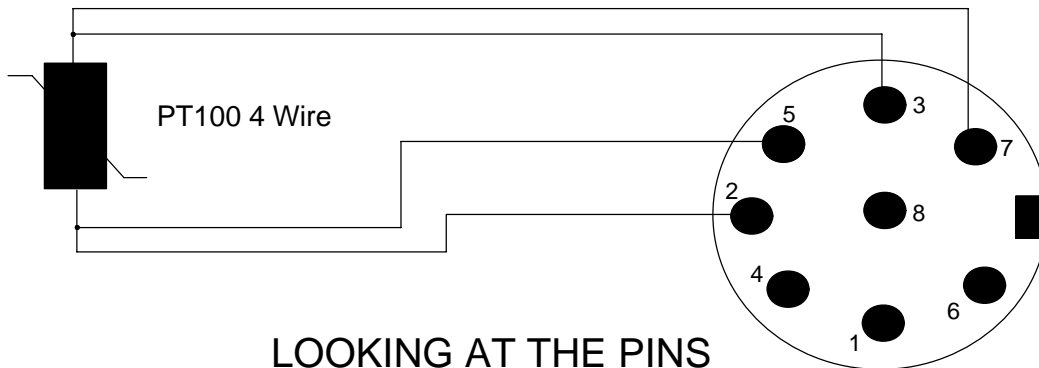

TCP400PLUG

-50 / 240 °C

-200 / 540 °C

CLASS A RTD, ACCURACY 0.06%

1/10 DIN, ACCURACY 0.01%

**4 WIRE  
RTD PT100 SENSOR  
HAND HELD IMMERSION PROBE  
TO SUIT DOSTMANN HAND HELD INDICATOR**

LOOKING AT THE PINS