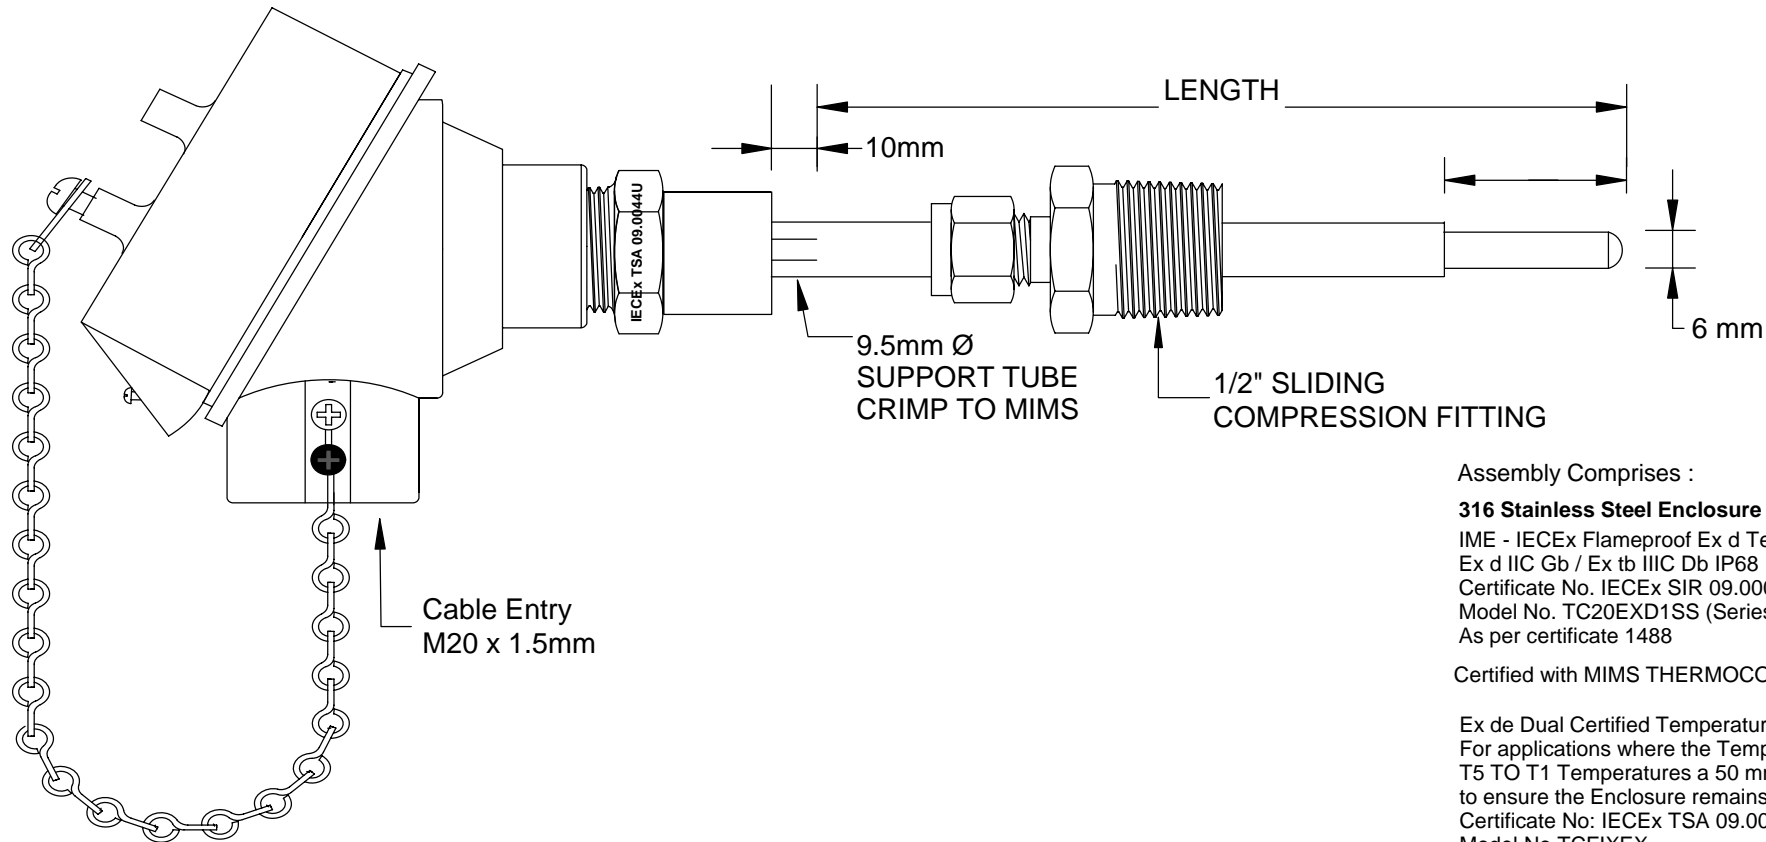

IECEX - E x de / Ex tD Fixed Temperature Assembly with 316 Stainless Steel Terminal Head

Cable Entry
M20 x 1.5mm

LENGTH

10mm

9.5mm Ø
SUPPORT TUBE
CRIMP TO MIMS

1/2" SLIDING
COMPRESSION FITTING

6 mm

Assembly Comprises :

316 Stainless Steel Enclosure - Ex d Flameproof and DIP dust
 IME - IECEX Flameproof Ex d Terminal Head only – Cable entry M20
 Ex d IIC Gb / Ex tb IIC Db IP68 Ta = -40°C to 85°C
 Certificate No. IECEX SIR 09.0006U
 Model No. TC20EXD1SS (Series 1080)
 As per certificate 1488

Certified with MIMS THERMOCOUPLE OR MIMS RTD Sensor

Ex de Dual Certified Temperature Element Fixed Nipple Connection
 For applications where the Temperature sensor is to be used in
 T5 TO T1 Temperatures a 50 mm Lagging Extension shall be fitted
 to ensure the Enclosure remains below T6 Temperature rating.
 Certificate No: IECEX TSA 09.0044U
 Model No TCFIXEX
 As per Certificate 1368

With IECEX SIR 09.0006U (1488) Stainless Steel terminal head
 And IECEX TSA 09.0044U (1368) Thermocouple / RTD

IECEX Dual certified Ex de IIC T6 IP66 or Ex tD A21 T6 IP66

IECEX Certificated of Conformance No : IECEX TSA 09.0044U
 as a component