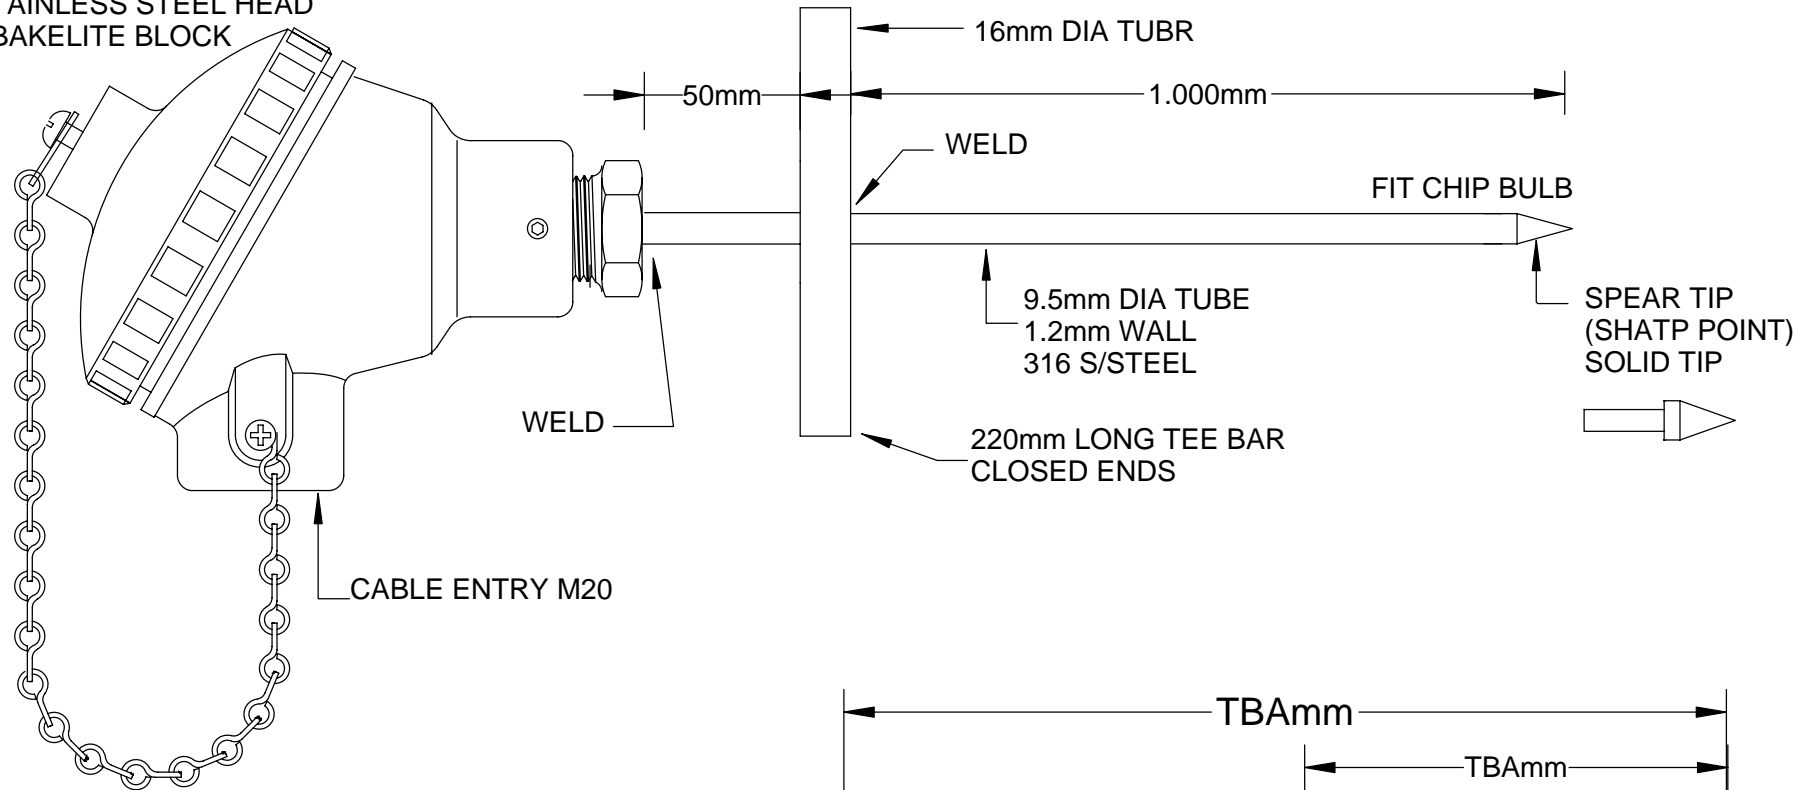

LARGE STAINLESS STEEL HEAD
& 3 WAY BAKELITE BLOCK

RTD 3 WIRE PT100
FIT CHIP BULB
T BAR SENSOR
C/W S/STEEL HEAD

TEMPERATURE CONTROLS PTY LTD Certificate No: QEC 14412
ISO 9001

CONDITIONS
THIS DRAWING IS OUR
EXCLUSIVE PROPERTY
AND MUST NOT BE
COPIED OR HANDED
TO ANY OTHER PARTIES
WITH OUT WRITTEN
PERMISSION. IT SHALL
BE RETURNED UPON
REQUEST

TITLE		DWG NO : SD 6043
SIZE : A4	DATE : 30/11/12	
SCALE : NTS	DRAWING BY R.B	REV : 00