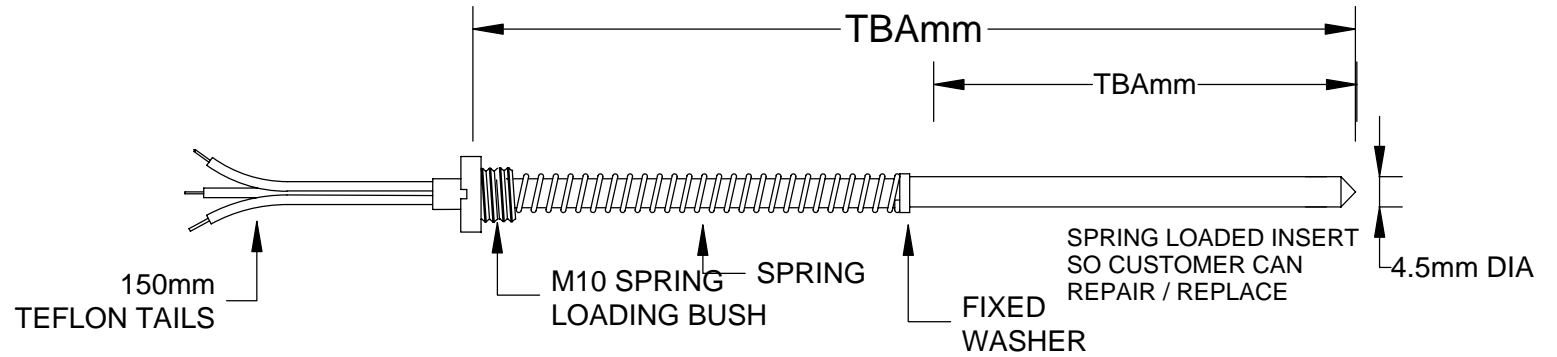

LARGE STAINLESS STEEL HEAD
& 3 WAY BAKELITE BLOCK

RTD 3 WIRE PT100
FIT CHIP BULB
T BAR SENSOR
C/W S/STEEL HEAD

TEMPERATURE CONTROLS PTY LTD Certificate No: QEC 14412
ISO 9001

CONDITIONS
THIS DRAWING IS OUR
EXCLUSIVE PROPERTY
AND MUST NOT BE
COPIED OR HANDED
TO ANY OTHER PARTIES
WITH OUT WRITTEN
PERMISSION. IT SHALL
BE RETURNED UPON
REQUEST

TITLE		DWG NO : SD 6043
SIZE : A4	DATE : 30/11/12	
SCALE : NTS	DRAWING BY R.B	REV : 00