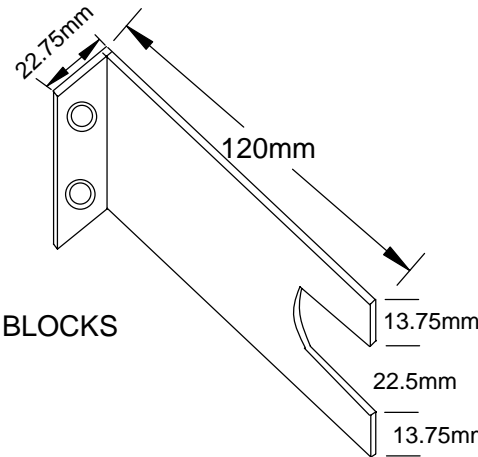

# Ex de Increased Safety Certified Temperature Assembly Fixed Nipple Connection

## MODEL No: TC20FIXTA

MATERIAL: ALUMINIUM ALLOY  
DEGREE OF PROTECTION : IP66

2mm THICK  
HOLES ARE 9.5mm DIA,  
10.25mm FROM BOTTOM AND TOP EDGES  
= CENTRE OF HOLE  
8.25mm FROM SIDE EDGE  
= CENTRE OF HOLE

CERTIFIED AS MIMS THERMOCOUPLE & MIMS RTD SENSOR

MAX 40 V 3 WATT RATING ACCEPTS 33 MM & 40 MM CENTRE TERMINAL BLOCKS  
OR IN HEAD TRANSMITTERS.

IECEX certified Ex de IIC T6 IP66

IECEX Certificate of Conformance No : IECEX TSA 09.0045X  
for complete assembly