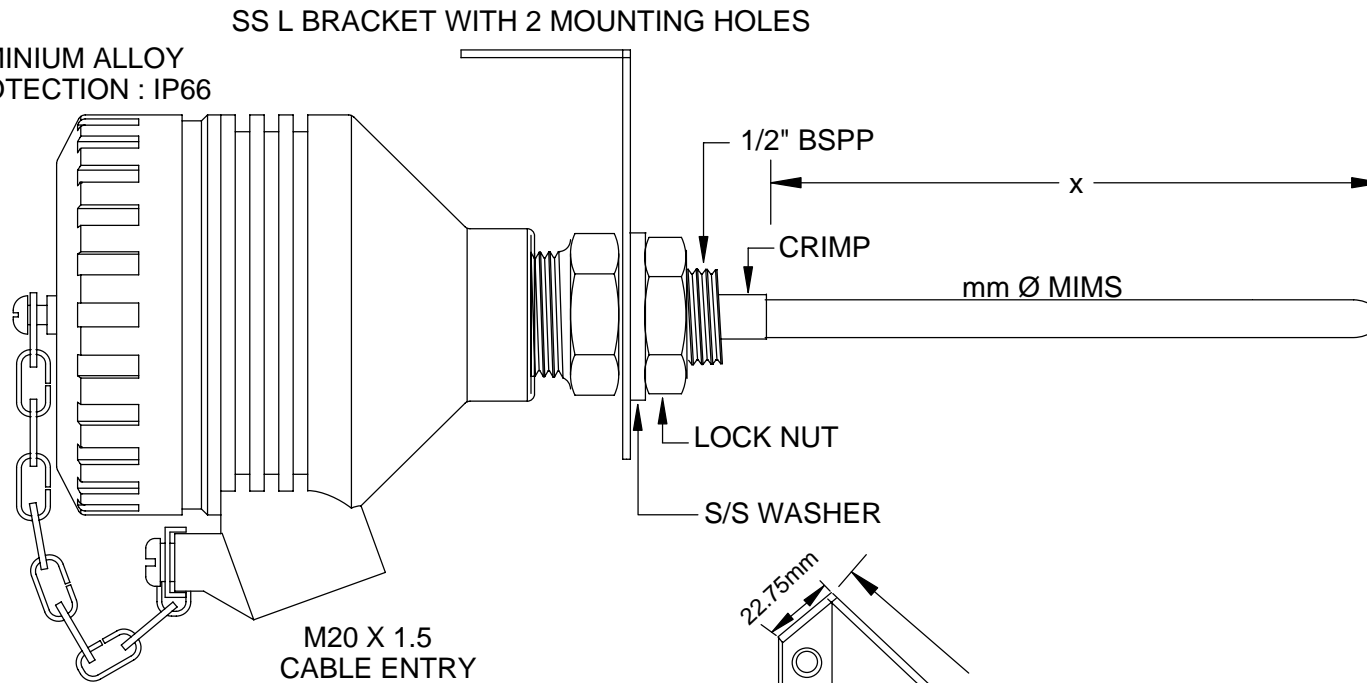

# Ex de Increased Safety Certified Temperature Assembly Fixed Nipple Connection

## MODEL No: TC20FIXTA

MATERIAL: ALUMINIUM ALLOY  
DEGREE OF PROTECTION : IP66

2mm THICK  
HOLES ARE 9.5mm DIA,  
10.25mm FROM BOTTOM AND TOP EDGES  
= CENTRE OF HOLE  
8.25mm FROM SIDE EDGE  
= CENTRE OF HOLE

CERTIFIED AS MIMS THERMOCOUPLE & MIMS RTD SENSOR

MAX 40 V 3 WATT RATING ACCEPTS 33 MM & 40 MM CENTRE TERMINAL BLOCKS  
OR IN HEAD TRANSMITTERS.

IECEX certified Ex de IIC T6 IP66

IECEX Certificate of Conformance No : IECEX TSA 09.0045X  
for complete assembly

MIMS SENSOR SURFACE MOUNT  
IECEX CERTIFIED TERMINAL HEAD  
AIR TEMPERATURE SENSOR

<b>TEMPERATURE CONTROLS PTY LTD</b>			QUALITY ENDORSED COMPANY Certificate No: QEC 14412 AS/NZS 9001:2008
<b>CONDITIONS</b>			SYDNEY: 7 YAMMA ST SEFTON, NSW 2162 PHONE: (02) 9721 8644 FAX : (02) 9738 9339 MELBOURNE: 8/280 Whitehall St YARRAVILLE, VIC 3013 PHONE: (03) 9687 0000 FAX : (03) 9687 1900 BRISBANE: 28A/125 Kerry Road, Archerfield Qld 4108 PHONE: 0418 222 868 EMAIL: sales@temperature.com.au
THIS DRAWING IS OUR EXCLUSIVE PROPERTY AND MUST NOT BE COPIED OR HANDED TO ANY OTHER PARTIES WITH OUT WRITTEN PERMISSION. IT SHALL BE RETURNED UPON REQUEST			TITLE <b>Ex de ASSEMBLY</b>
SIZE : A4	DATE : 11/12/13	<b>DWG NO : SD 583</b>	
SCALE : NTS	DRAWING BY R.B	<b>REV : 06</b>	