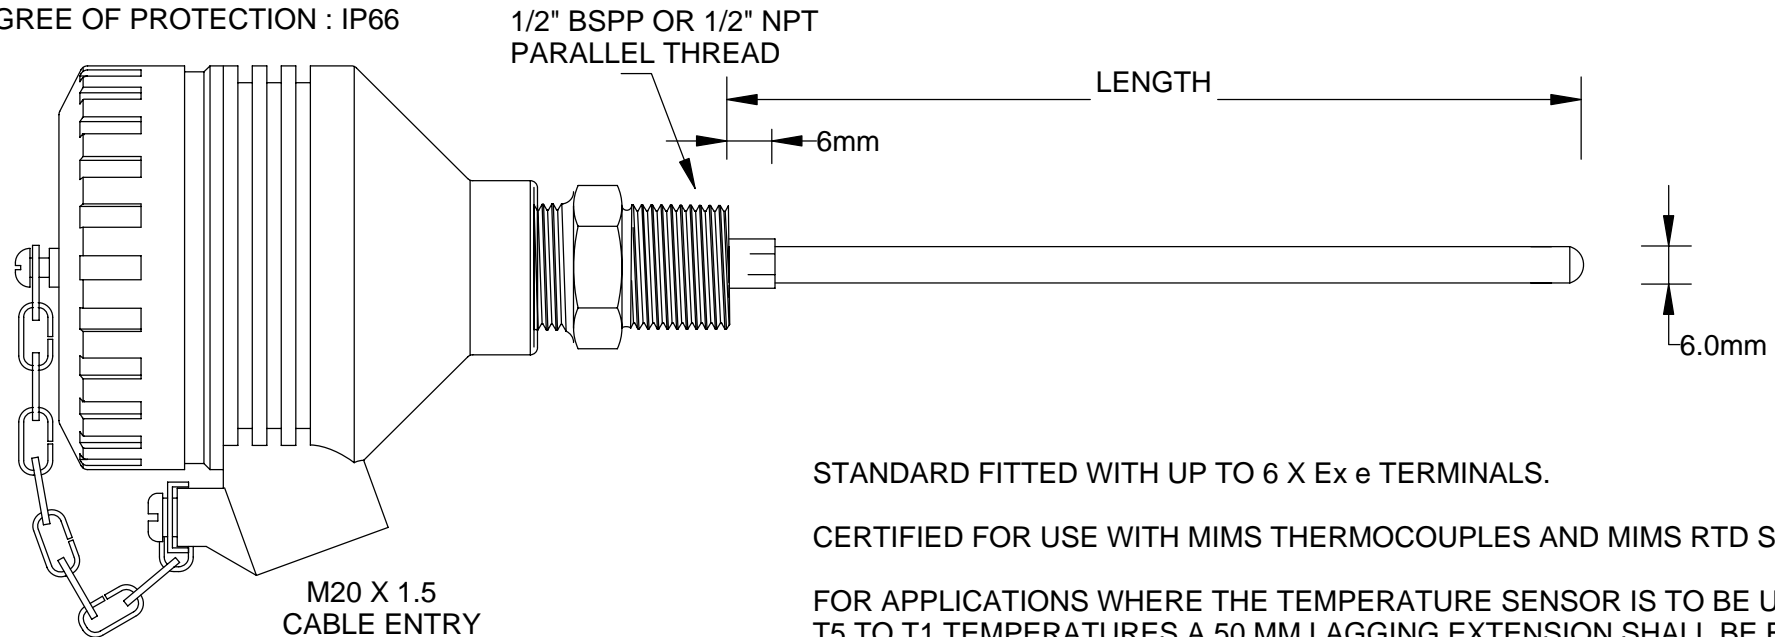

# Ex e Increased Safety Certified Temperature Assembly Fixed Nipple Connection MODEL No: TC20FIXTA

MATERIAL: ALUMINIUM ALLOY  
DEGREE OF PROTECTION : IP66

STANDARD FITTED WITH UP TO 6 X Ex e TERMINALS.

CERTIFIED FOR USE WITH MIMS THERMOCOUPLES AND MIMS RTD SENSORS

FOR APPLICATIONS WHERE THE TEMPERATURE SENSOR IS TO BE USED IN T5 TO T1 TEMPERATURES A 50 MM LAGGING EXTENSION SHALL BE FITTED TO ENSURE THE ENCLOSURE REMAINS BELOW T6 TEMPERATURE RATING.

IECEX certified Ex e IIC T6 IP66

IECEX Certificate of Conformance No : IECEX TSA 09.0045X  
ISSUE 0 for complete assembly

<b>TEMPERATURE CONTROLS PTY LTD</b>		QUALITY ENDORSED COMPANY Certificate No: QEC 14412 AS/NZS 9001:2008	
<p><b>CONDITIONS</b></p> <p>THIS DRAWING IS OUR EXCLUSIVE PROPERTY AND MUST NOT BE COPIED OR HANDED TO ANY OTHER PARTIES WITH OUT WRITTEN PERMISSION. IT SHALL BE RETURNED UPON REQUEST</p>	<p>SYDNEY: 7 YAMMA ST SEFTON , NSW 2162 PHONE: (02) 9721 8644 FAX : (02) 9738 9339 MELBOURNE: 8/280 Whitehall St YARRAVILLE, VIC 3013 PHONE: (03) 9687 0000 FAX : (03) 9687 1900 BRISBANE: 28A/125 Kerry Road, Archerfield Qld 4108 PHONE: (07) 3373 8424 FAX: (07) 3373 8067 EMAIL: sales@temperature.com.au</p>		
	<p>TITLE</p> <p>Ex e INCREASED SAFETY ASSEMBLY ALUMINIUM ENCLOSURE</p>		
	SIZE : A4	DATE : 30/06/15	<b>DWG NO : SD568</b>
	SCALE : NTS	DRAWING BY R.B	<b>REV : 05</b>