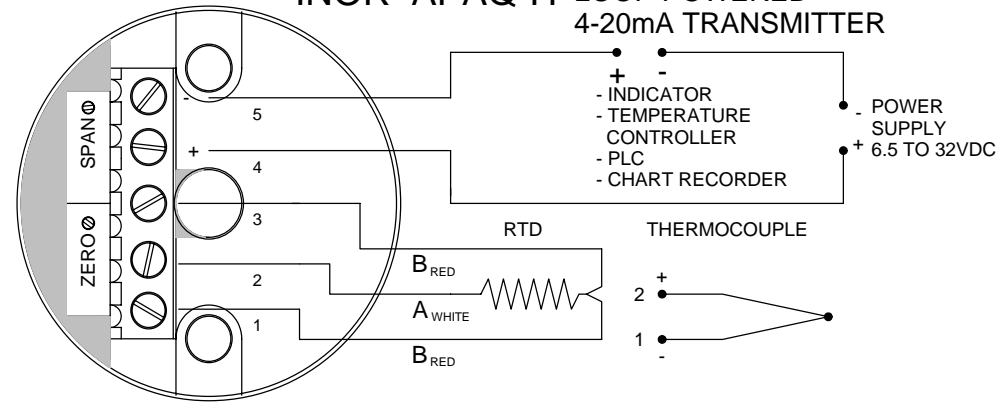

**INOR APAQ-H LOOP POWERED  
4-20mA TRANSMITTER**

- TYPE K THERMOCOUPLE
- TYPE N THERMOCOUPLE
- TYPE J THERMOCOUPLE
- TYPE T THERMOCOUPLE
- RTD PT100

**4-20 mA TRANSMITTER  
NON ISOLATED  
RANGE: (AS SPECIFIED)  
LARGE ALUMINIUM  
TERMINAL HEAD IP65  
C\W SS FITTING**