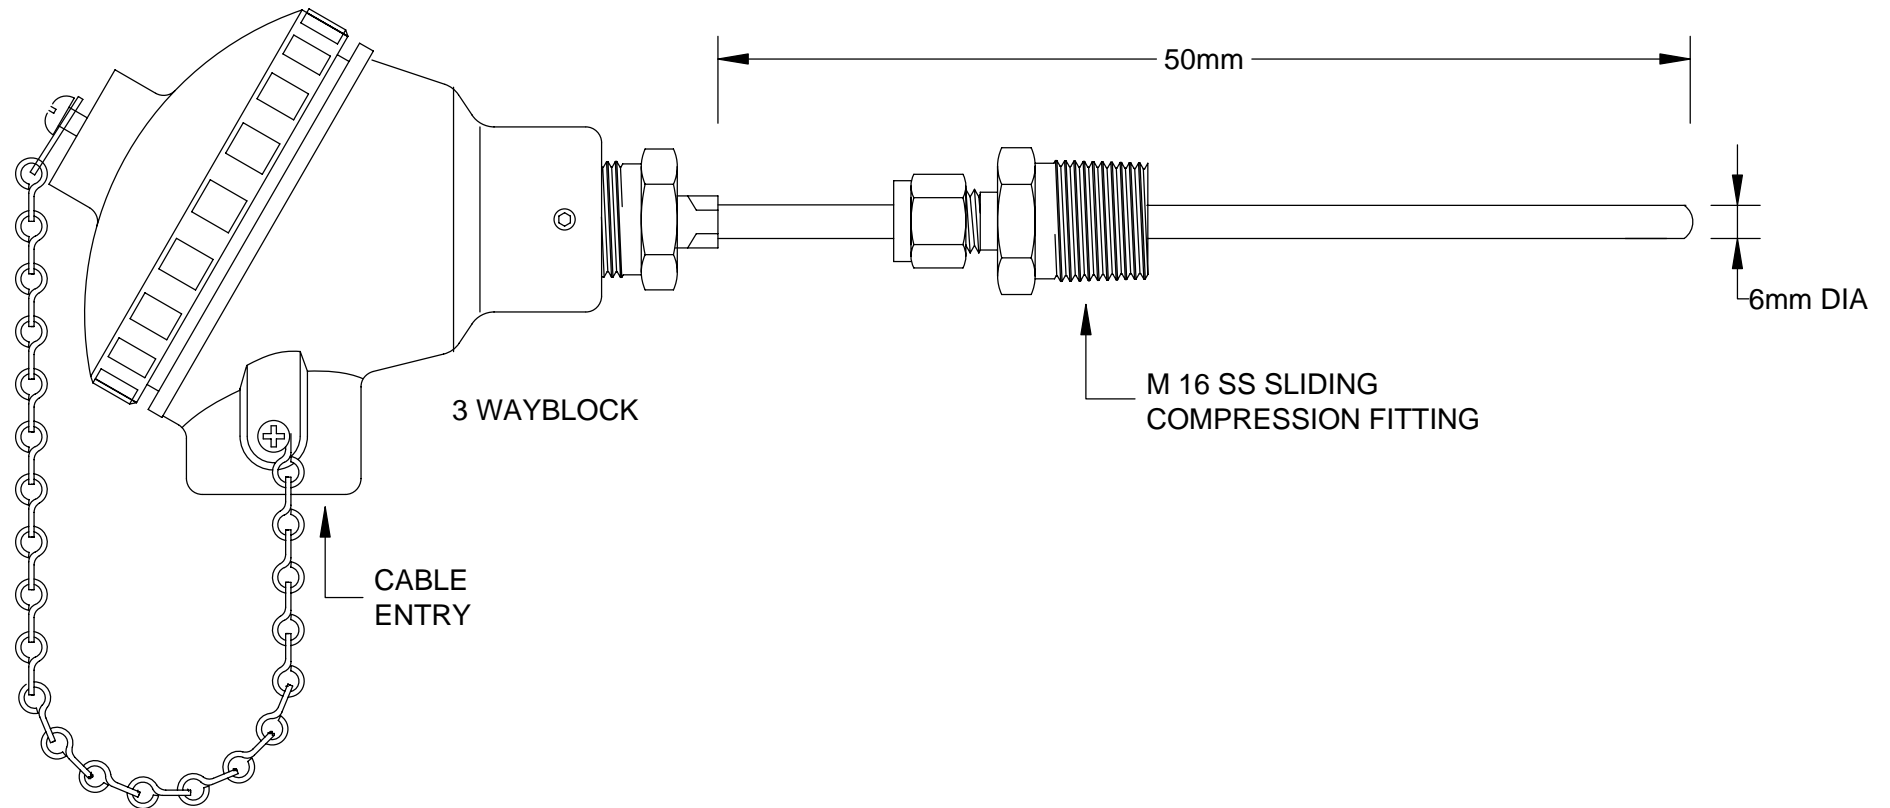

TC06P005060-CIH-M16

- TYPE K THERMOCOUPLE
- TYPE N THERMOCOUPLE
- TYPE J THERMOCOUPLE
- TYPE T THERMOCOUPLE
- RTD PT100

**LARGE CAST IRON
TERMINAL HEAD IP65
C\W SLIDING
COMPRESSION FITTING**

TEMPERATURE CONTROLS PTY LTD

TITLE

SIZE : A4	DATE :18/03/03	DWG NO : SD 061
SCALE : NTS	DRAWING BY R.M	REV : 03B