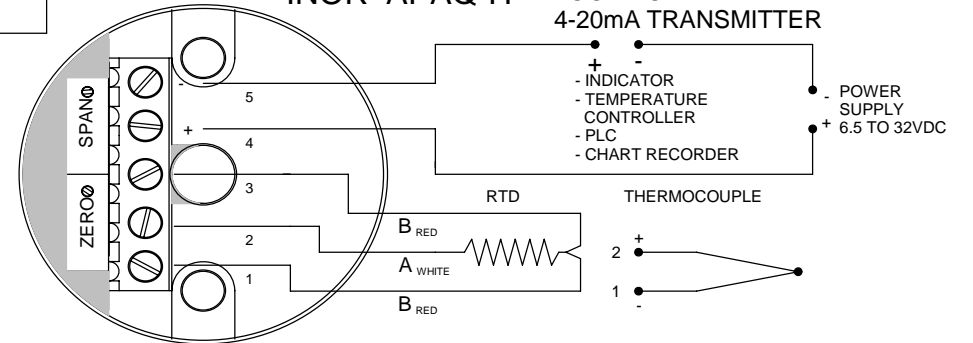

**INOR APAQ-H LOOP POWERED 4-20mA TRANSMITTER**

- TYPE K THERMOCOUPLE
- TYPE J THERMOCOUPLE
- TYPE T THERMOCOUPLE
- TYPE N THERMOCOUPLE
- 3 WIRE RTD PT100
- 4 WIRE RTD PT100

**NIPPLE / UNION / NIPPLE  
FLANGED BARSTOCK  
TAPERED THERMOWELL**

TITLE

SIZE : A4	DATE : 23/02/12	<b>DWG NO : SD 021TX</b>
SCALE : NTS	DRAWING BY R.B	<b>REV : 00</b>