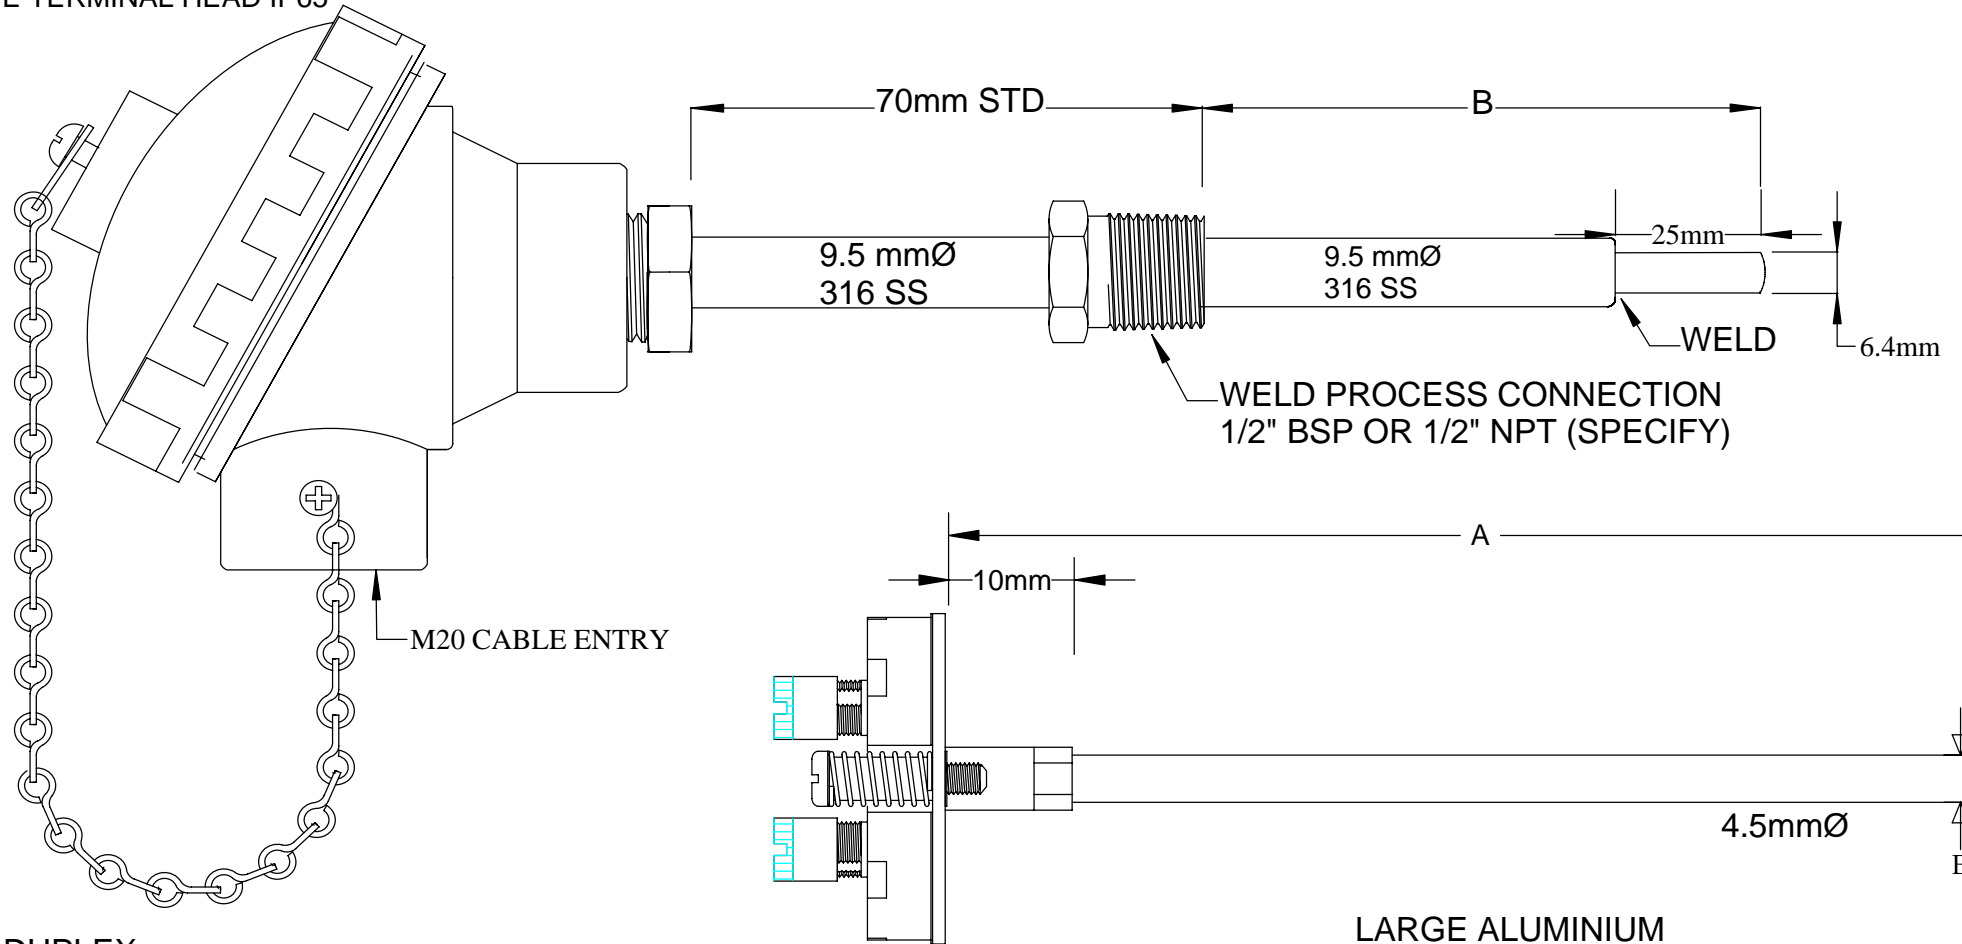

LARGE TERMINAL HEAD IP65

LARGE ALUMINIUM
TERMINAL HEAD IP65
FIXED FITTING

- DUPLEX
- SINGLE
- OPTION - Ex ia
Compliance with ANSI AS/NZS 60079. 11.2006 Explosive Atmospheres,
Intrinsic safety Ex ia (1047 RTD & TC)
- TYPE K THERMOCOUPLE
- TYPE J THERMOCOUPLE
- TYPE T THERMOCOUPLE
- TYPE N THERMOCOUPLE
- 3 WIRE RTD PT100
- 4 WIRE RTD PT100

TITLE

SIZE : A4	DATE : 13/10/11	DWG NO : SD 020W
SCALE : NTS	DRAWING BY R.B	REV : 00