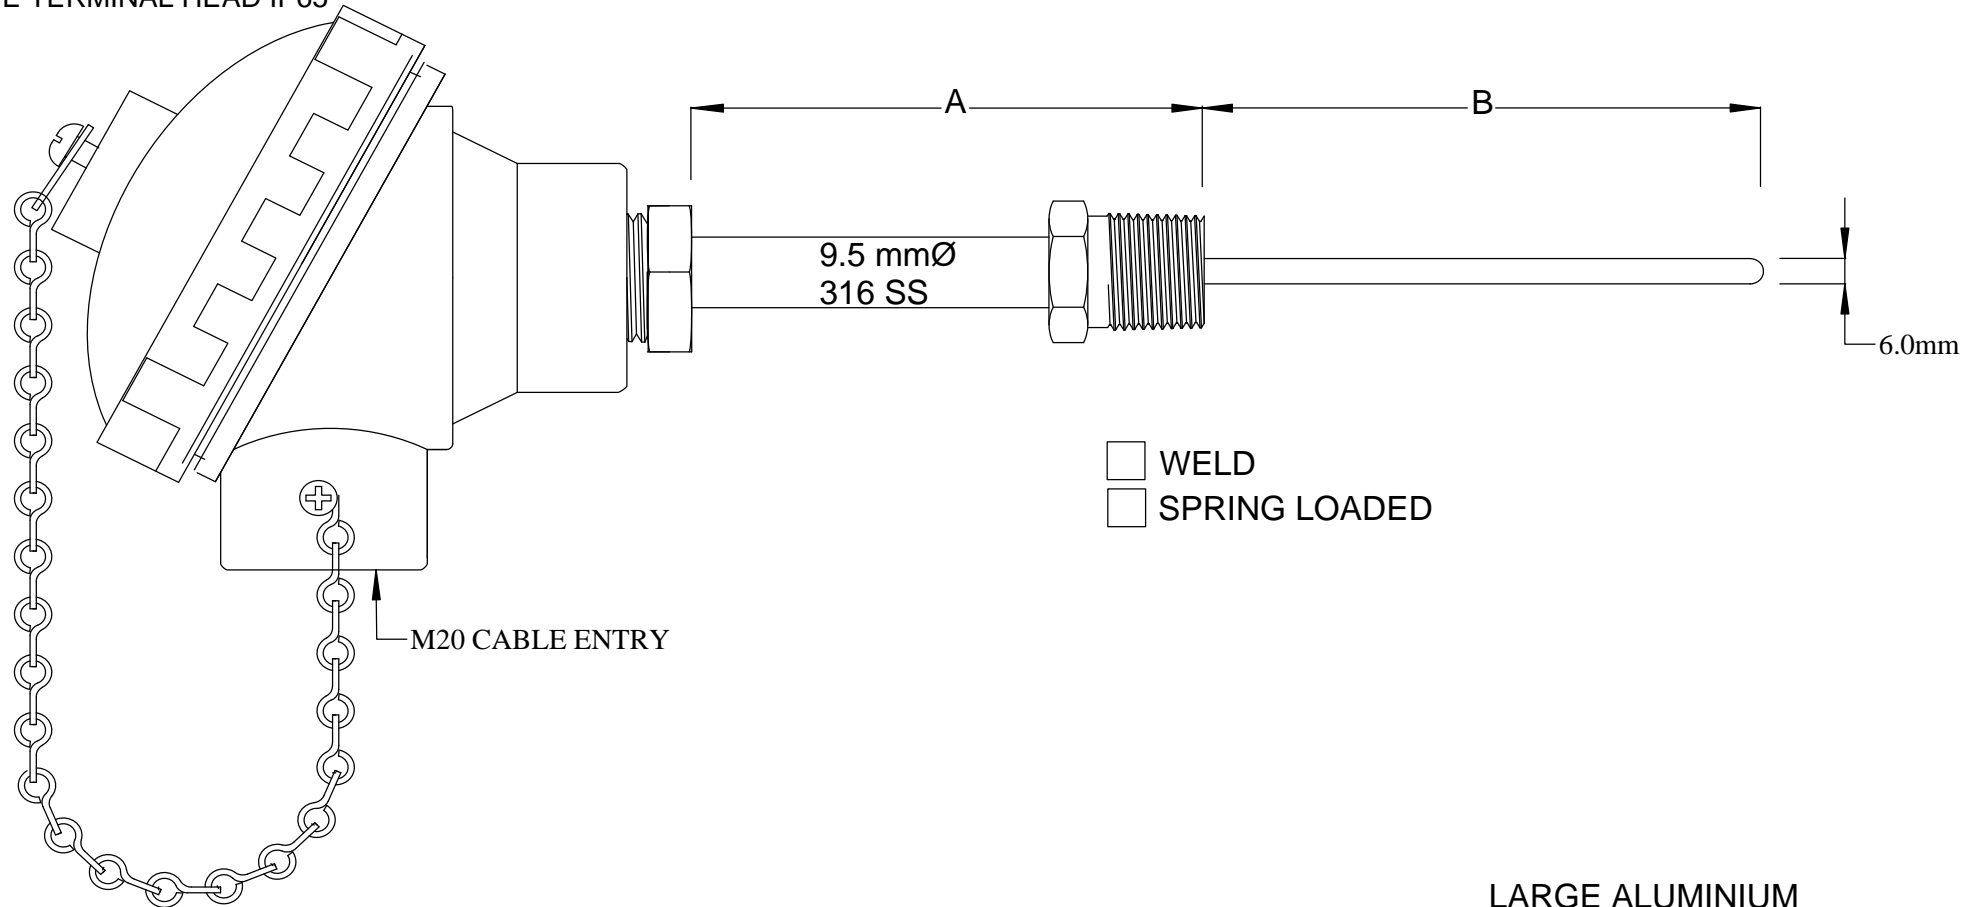

LARGE TERMINAL HEAD IP65

OPTION - Ex ia
Compliance with ANSI AS/NZS 60079. 11.2006 Explosive Atmospheres,
Intrinsic safety Ex ia (1047 RTD & TC)

- TYPE K THERMOCOUPLE
- TYPE J THERMOCOUPLE
- TYPE T THERMOCOUPLE
- TYPE N THERMOCOUPLE
- 3 WIRE RTD PT100
- 4 WIRE RTD PT100

LARGE ALUMINIUM
TERMINAL HEAD IP65
C\W SLIDING
COMPRESSION FITTING

TEMPERATURE CONTROLS PTY LTD Certificate No: QEC 14412
ISO 9001:2008

CONDITIONS

THIS DRAWING IS OUR
EXCLUSIVE PROPERTY
AND MUST NOT BE
COPIED OR HANDED
TO ANY OTHER PARTIES
WITH OUT WRITTEN
PERMISSION. IT SHALL
BE RETURNED UPON
REQUEST

TITLE

SIZE : A4	DATE : 11/03/10	DWG NO : SD 020H
SCALE : NTS	DRAWING BY R.B	REV : 00