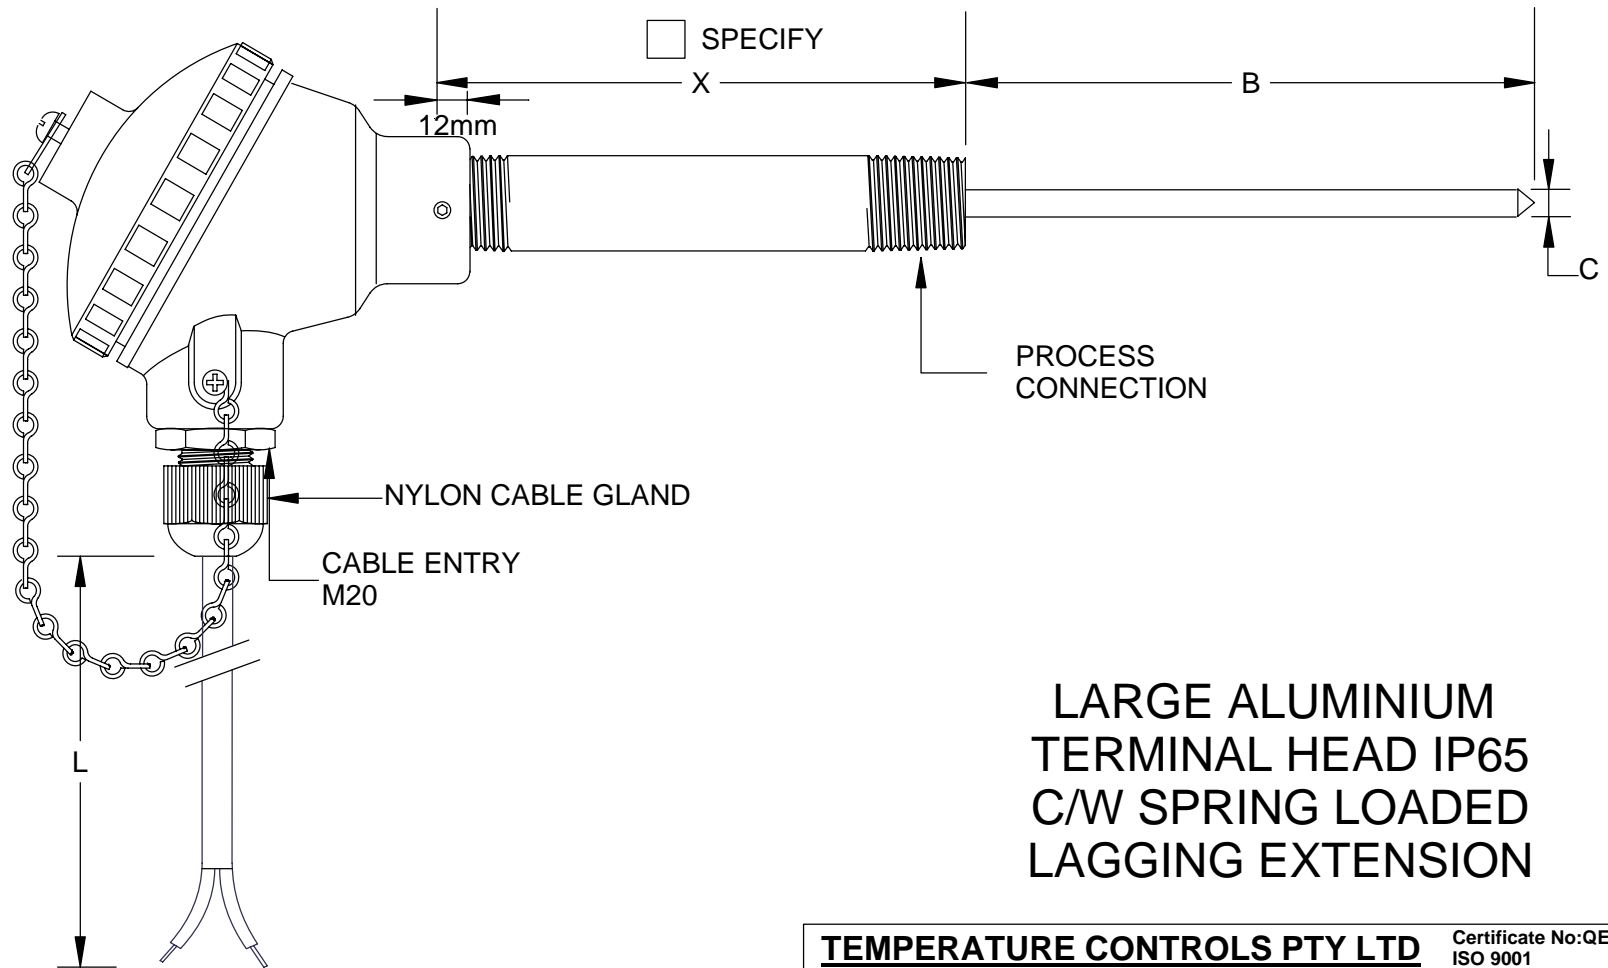

STANDARD NIPPLE

X = 63mm

X = 100mm

SPECIFY

LARGE ALUMINIUM
TERMINAL HEAD IP65
C/W SPRING LOADED
LAGGING EXTENSION

- TYPE K THERMOCOUPLE
- TYPE N THERMOCOUPLE
- TYPE J THERMOCOUPLE
- TYPE T THERMOCOUPLE

3 WIRE RTD PT100

TITLE

SIZE : A4

DATE : 15/02/12

DWG NO :SD 020CG

SCALE : NTS

DRAWING BY R.B

REV : 00