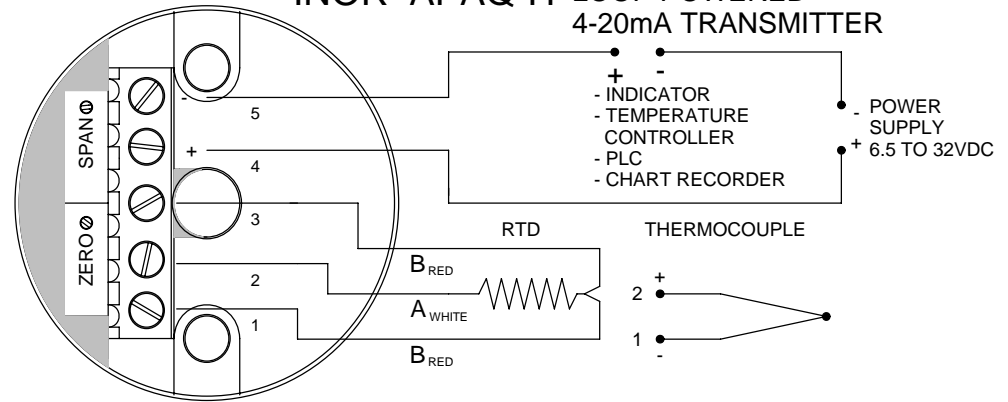

- TYPE K THERMOCOUPLE
- TYPE N THERMOCOUPLE
- TYPE J THERMOCOUPLE
- TYPE T THERMOCOUPLE
- RTD PT100

**INOR APAQ-H LOOP POWERED
4-20mA TRANSMITTER**

**4-20 mA TRANSMITTER
 NON ISOLATED
 RANGE: (AS SPECIFIED)
 LARGE HIGH FLIP TOP CAST ALUMINIUM HEAD
 CW SS FITTING**

TITLE		
SIZE : A4	DATE :19/12/08	DWG NO :SD 012FT
SCALE : NTS	DRAWING BY K.F	REV :00