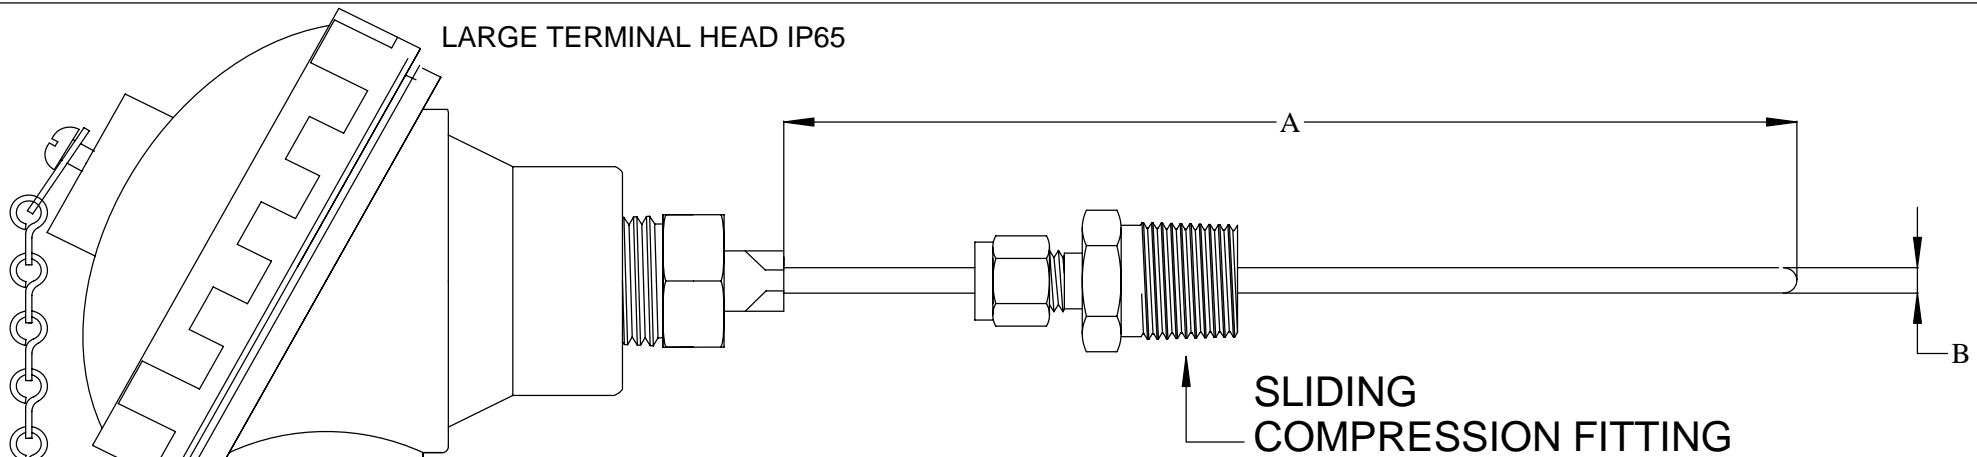

LARGE TERMINAL HEAD IP65

**Ex ia Compliance with ANSI AS/NZS 60079. 11.2006 Explosive Atmospheres, Intrinsic safety Ex ia (1047 RTD & TC)**

M20 CABLE ENTRY

- TYPE K THERMOCOUPLE
- TYPE N THERMOCOUPLE
- TYPE J THERMOCOUPLE
- TYPE T THERMOCOUPLE
- RTD PT100

LARGE ALUMINIUM TERMINAL HEAD IP65  
4-20mA TRANSMITTER NON ISOLATED  
RANGE: (AS SPECIFIED)  
CW SLIDING  
COMPRESSION FITTING

**TEMPERATURE CONTROLS PTY LTD** Certificate No: QEC 14412  
ISO 9001

**CONDITIONS**

TITLE

SIZE : A4	DATE : 19/03/09	DWG NO : SD 010TXEx ia
SCALE : NTS	DRAWING BY K.F	REV : 00