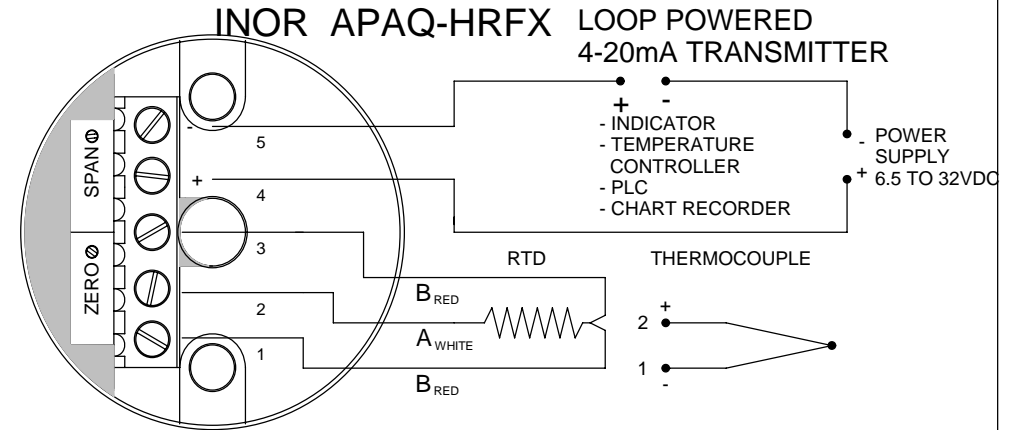

LARGE TERMINAL HEAD IP65

**Ex ia Compliance with ANSI AS/NZS 60079. 11.2006 Explosive Atmospheres, Intrinsic safety Ex ia (1047 RTD & TC)**

M20 CABLE ENTRY

- TYPE K THERMOCOUPLE
- TYPE N THERMOCOUPLE
- TYPE J THERMOCOUPLE
- TYPE T THERMOCOUPLE
- RTD PT100

LARGE ALUMINIUM TERMINAL HEAD IP65  
4-20mA TRANSMITTER NON ISOLATED  
RANGE: (AS SPECIFIED)  
CW SLIDING  
COMPRESSION FITTING

**TEMPERATURE CONTROLS PTY LTD** Certificate No: QEC 14412  
ISO 9001

**CONDITIONS**

TITLE

SIZE : A4	DATE : 19/03/09	DWG NO : SD 010TXEx ia
SCALE : NTS	DRAWING BY K.F	REV : 00