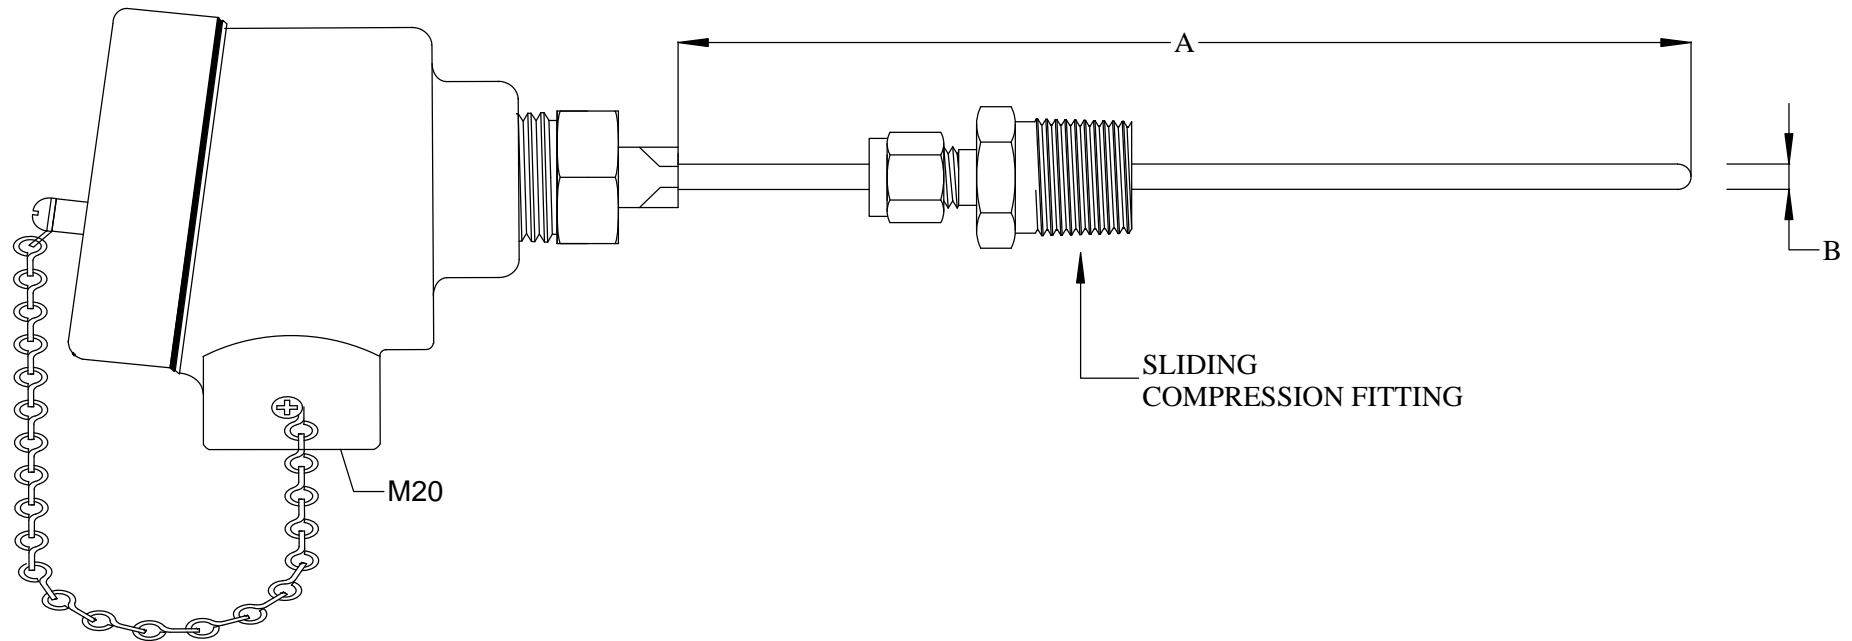

316 S/STEEL HEAD
Part No. TC20SSGP1

316 S/STEEL HEAD
Part No. TC20SSGP1
CW SLIDING
COMPRESSION FITTING

- TYPE K THERMOCOUPLE
- TYPE N THERMOCOUPLE
- TYPE J THERMOCOUPLE
- TYPE T THERMOCOUPLE
- RTD PT100

TITLE

SIZE : A4 DATE : 11/05/10 **DWG NO : SD 010GP**

SCALE : NTS DRAWING BY R.B **REV : 01**